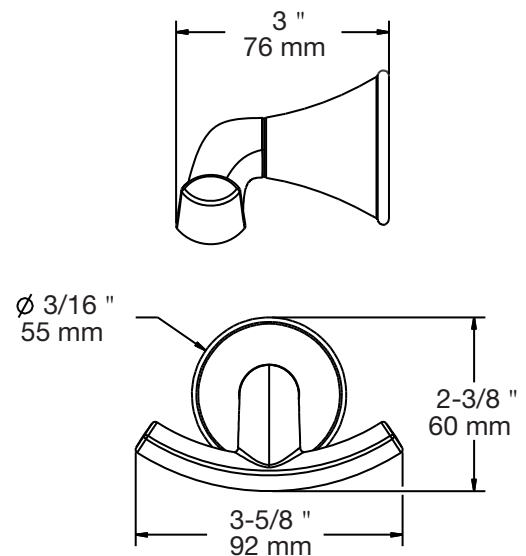

### Dimensions *Elm Robe Hook, 553RH*

**Note:** Dimensions subject to change without notice.