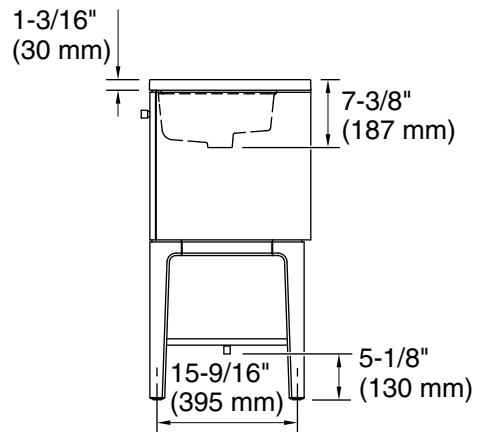

Technical Information

All product dimensions are nominal.

Notes

Install this product according to the installation instructions.