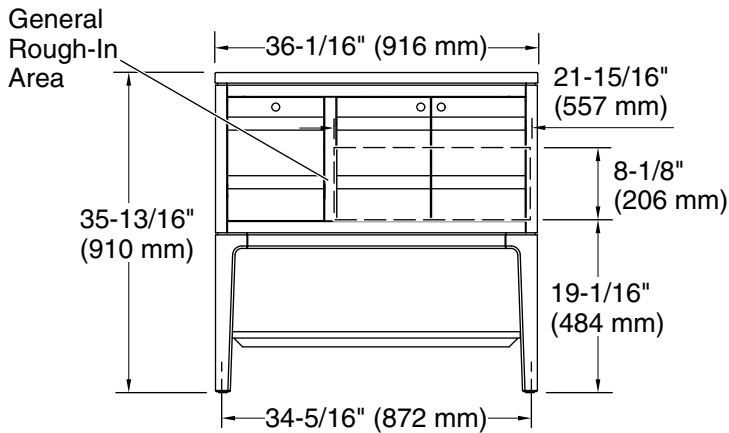

Technical Information

All product dimensions are nominal.

Notes

Install this product according to the installation instructions.