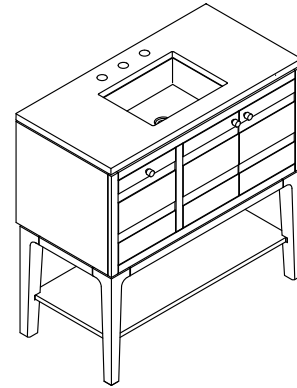

Features

- One full-extension 12-3/4" (325 mm) drawer with soft-close side-mount slides.
- Three-way adjustable slow-close door hinges for easy cabinet access.
- 18" (457 mm) cabinet interior provides ample storage space.
- Finish-matched cabinet interior offers generous clearance for plumbing.
- Quartz vanity top adds beauty and long-lasting durability.
- Customize your storage with optional accessories such as floor liners, drawer organizers, and perfectly sized containers (sold separately).
- Coordinates with K-33529 upgraded hardware finishes, K-25816 quartz backsplash, and K-25819 quartz side splash (sold separately).

Material

- Solid wood and moisture-resistant MDF.
- Painted exterior.

Installation

- Can be installed with legs or wall-hung.
- Easy installation – no special tools required.
- Separate vanity top makes for simplified installation.

Recommended Products/Accessories

- K-25816 4" x 36" quartz backsplash
- K-27935 Protective floor liner for 36" cabinet
- K-33585 Drawer organizer set
- K-33586 Drawer organizer with lid
- K-33587 Divided drawer organizer
- K-33588 Makeup display tray and organizer
- K-27933 Cabinet drawer appliance organizer

Optional Products/Accessories

- K-33528-ASB 28" x 24" wall cabinet
- K-33529 cabinet knob
- K-25819 4" x 17.25" quartz side splash

Codes/Standards

ASME A112.19.2/CSA B45.1
EPA TSCA Title VI
CARB P2

KOHLER® One-Year Limited Warranty

See website for detailed warranty information.

Available Colors/Finishes

Color tiles intended for reference only.

Color Code Description

	0	White
	1WT	Mohair Grey