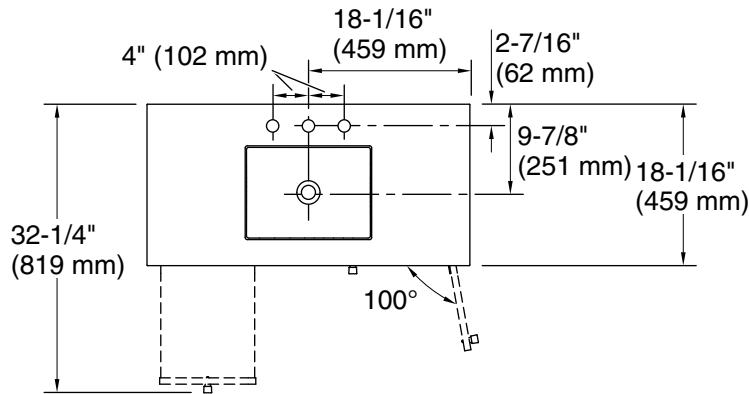

Waste Pipe Location Information