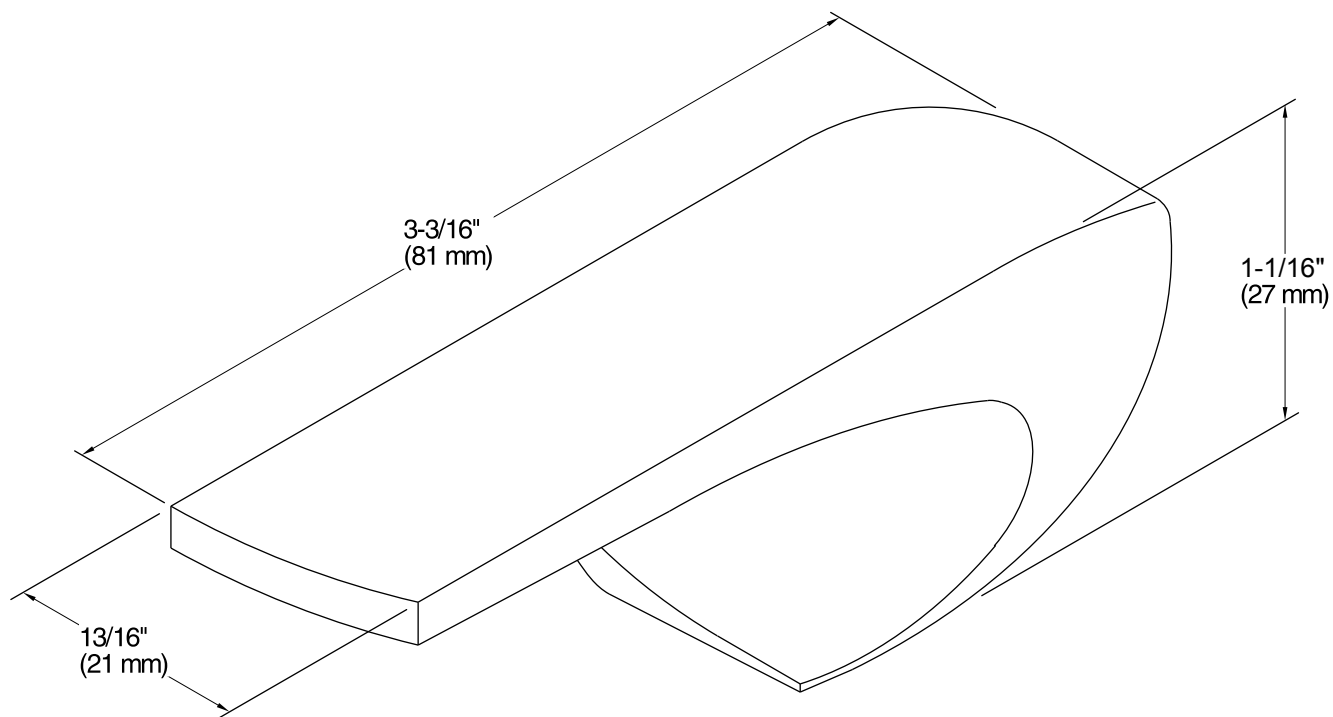

Features

- Left-hand trip lever.
- Solid-brass construction for durability.
- KOHLER finishes resist corrosion and tarnish.
- For use with K-3810 and K-3811 Santa Rosa Comfort Height toilets.

Codes/Standards

Technical Information

All product dimensions are nominal.