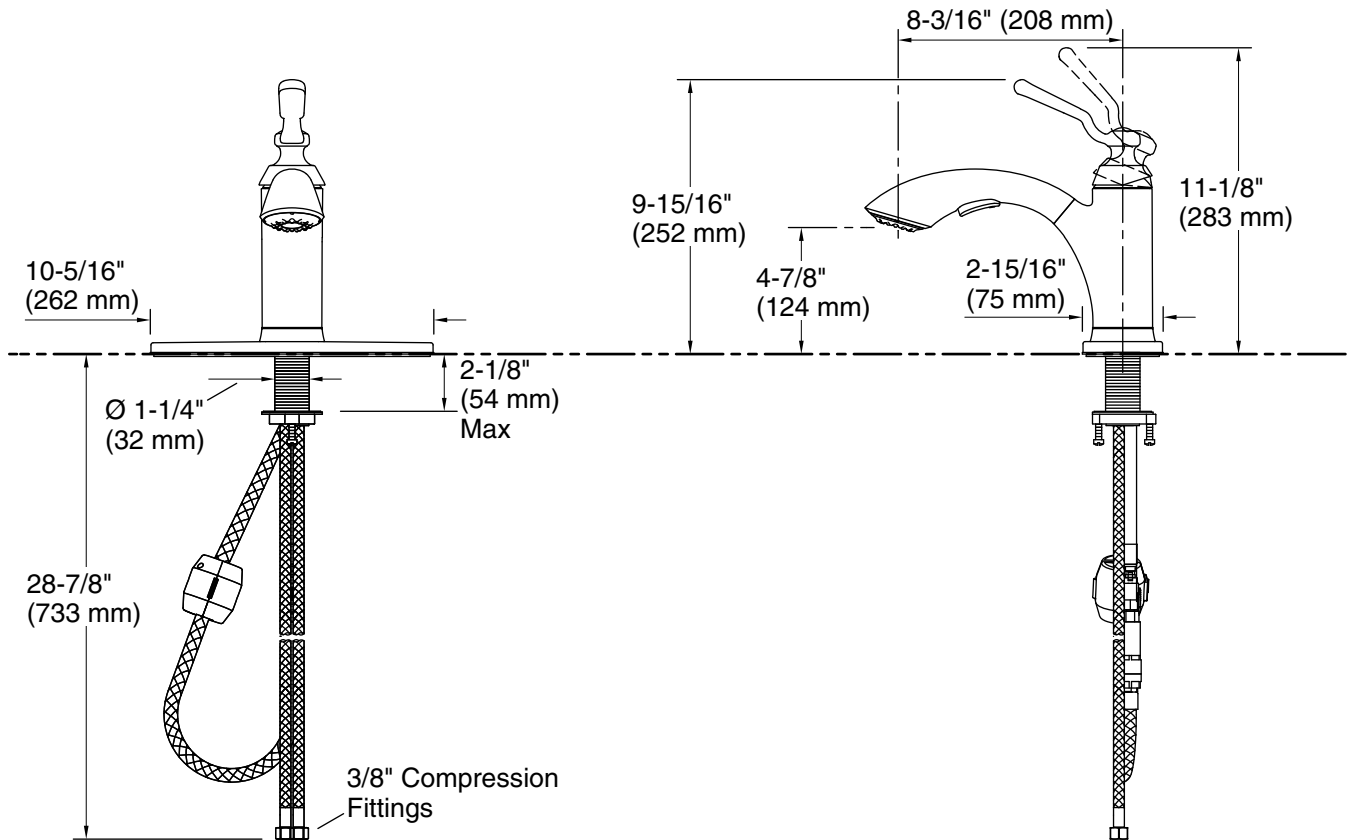

Technical Information

All product dimensions are nominal.

Spout:

Spout reach: 8-1/4" (210 mm)

Notes

Install this product according to the installation instructions.

ADA compliant for faucet handles only.

ADA, CSA B651 compliant when installed to the specific requirements of these regulations.