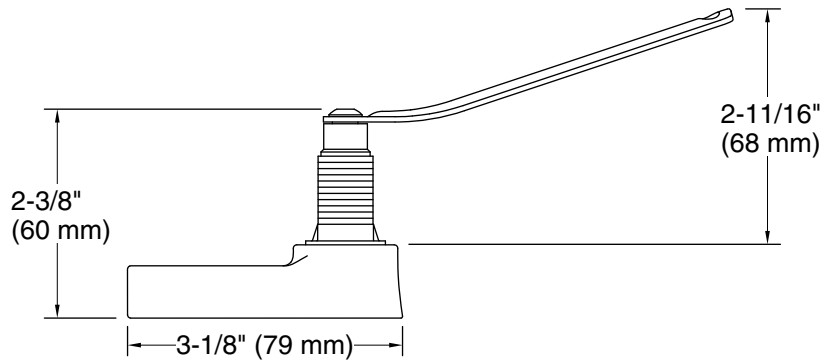

Cimarron™
Left-hand trip lever
K-25986-L

Features

- Left-hand trip lever
- For use with the Cimarron™ Revolution 360™ toilet

Material

- Premium metal construction for durability and reliability
- KOHLER finishes resist corrosion and tarnishing

Technical Information

All product dimensions are nominal.

Material: Zinc