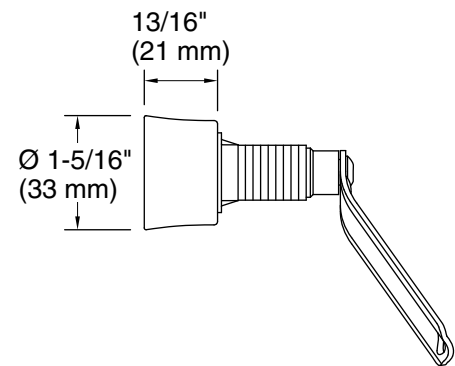

Cimarron™
Left-hand trip lever
K-25986-L

Features

- Left-hand trip lever
- For use with the Cimarron™ Revolution 360™ toilet

Material

- Premium metal construction for durability and reliability
- KOHLER finishes resist corrosion and tarnishing

Technical Information

All product dimensions are nominal.

Material: Zinc