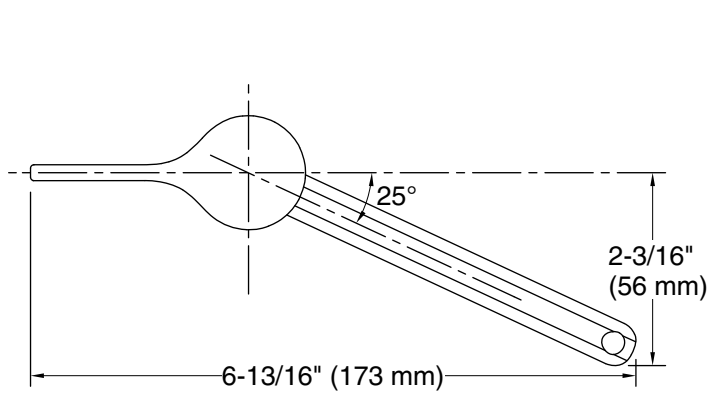

Cimarron™
Left-hand trip lever
K-25986-L

Features

- Left-hand trip lever
- For use with the Cimarron™ Revolution 360™ toilet

Material

- Premium metal construction for durability and reliability
- KOHLER finishes resist corrosion and tarnishing

Technical Information

All product dimensions are nominal.

Material: Zinc