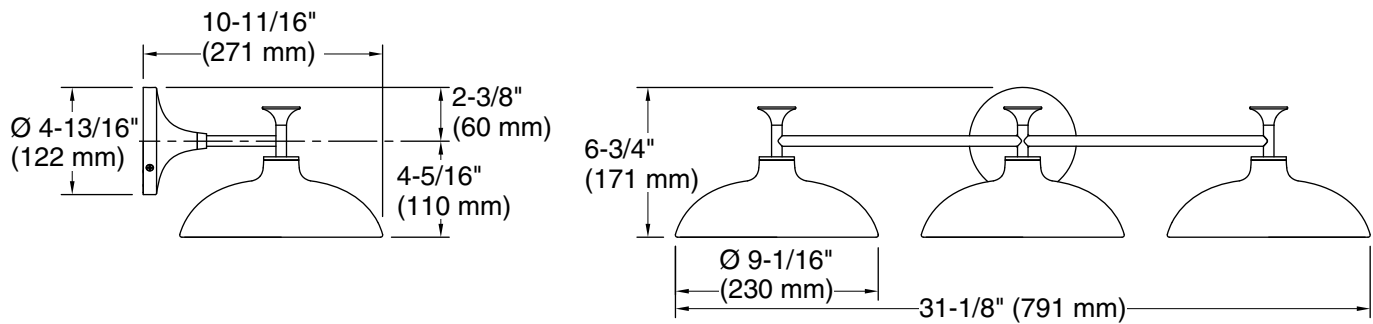

Required Electrical Service

One circuit required.

120 V, 60 Hz

Technical Information

All product dimensions are nominal.

Material: Steel, Aluminum, Glass

Number of Lights: 3

Lighting Type: Socket-based

Socket Type: E-12 Candelabra

Number of Shades: 3

Shade Type: Glass - clear