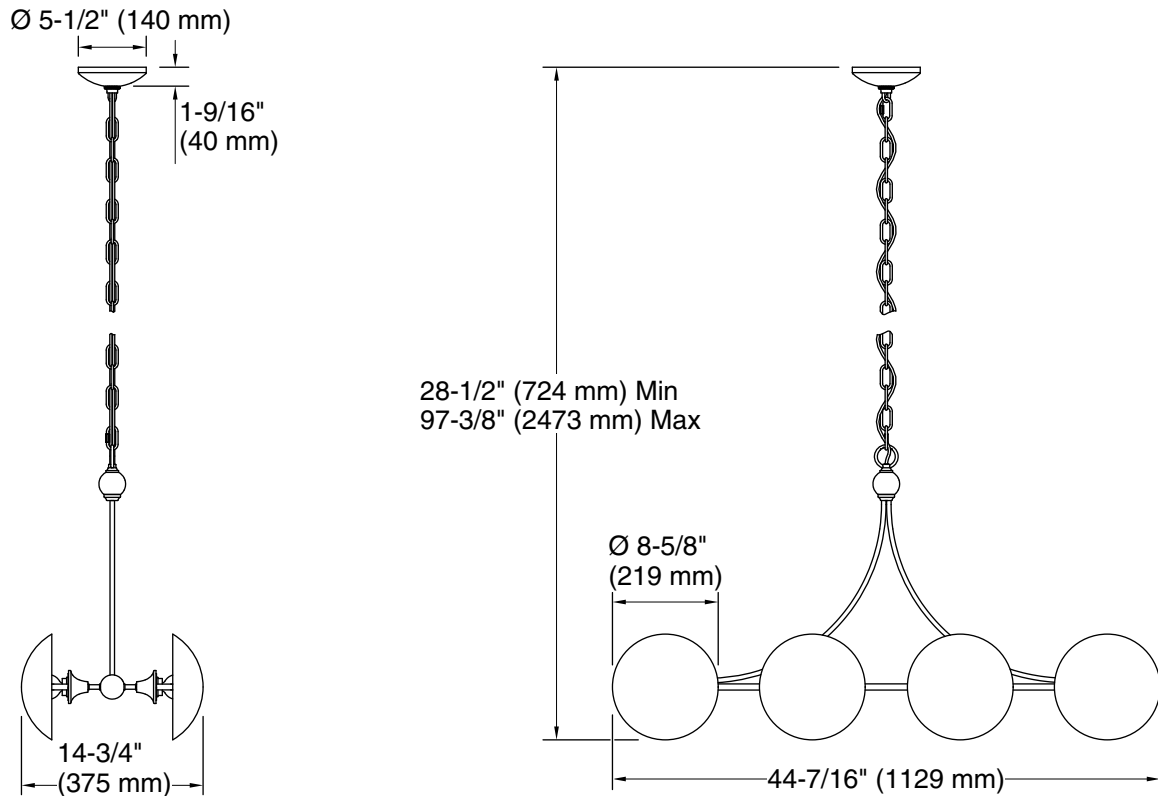

Features

- A combination of simple, elegant forms, and its pivoting shade reinterprets timeless Art Deco style for a modern setting
- Dome-shaped metal shade that pivots so you can direct the lamp's illumination in almost any direction
- This collection is at home in primarily modern interiors
- A great piece for almost any space — perfect over a large island or dining table
- Candelabra base (E12) socket, works best with clear or frosted candelabra type G bulbs (sold separately)
- Suitable for damp locations, per UL 1598

Required Electrical Service

One dedicated circuit required.

Lights: 120 V, 12 A, 60 Hz

Technical Information

All product dimensions are nominal.

Installation Type: Ceiling-mount

Material: Steel, Aluminum, Brass

Number of Lights: 8

Lighting Type: Socket-based

Socket Type: E-12 Candelabra

Number of Shades: 8

Shade Type: Metal

Hanging Type: Chain

Height: 28-1/2" (724 mm) - 97-3/8" (2474 mm)

Electrical component rating: Socket Rating: 60 Hz, 60 W