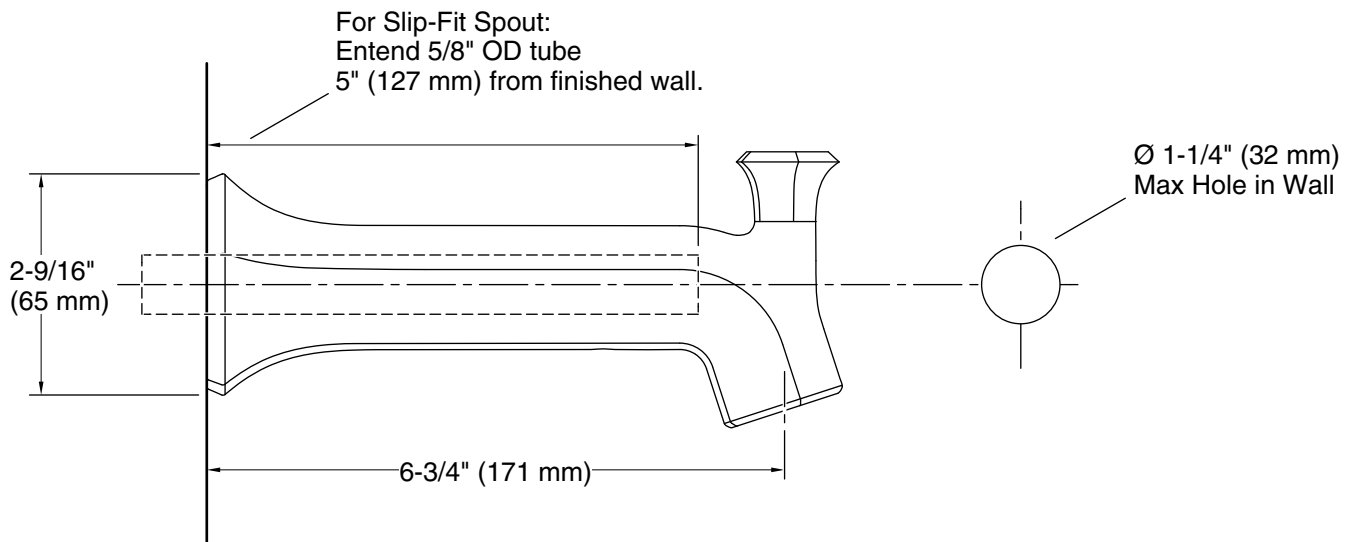

Features

- 8" diverter bath spout with slip-fit connection
- Part of the Occasion bathroom faucet and accessory collection

Material

- Premium metal construction for durability and reliability
- KOHLER® finishes resist corrosion and tarnishing

Installation

- Wall-mount

Recommended Products/Accessories

K-23723 Faucet cleaner
K-27412 Towel ring
K-27413 Pivoting toilet paper holder

Codes/Standards

ASME A112.18.1/CSA B125.1
California Energy Commission (CEC)

Technical Information

All product dimensions are nominal.

Drain included: No