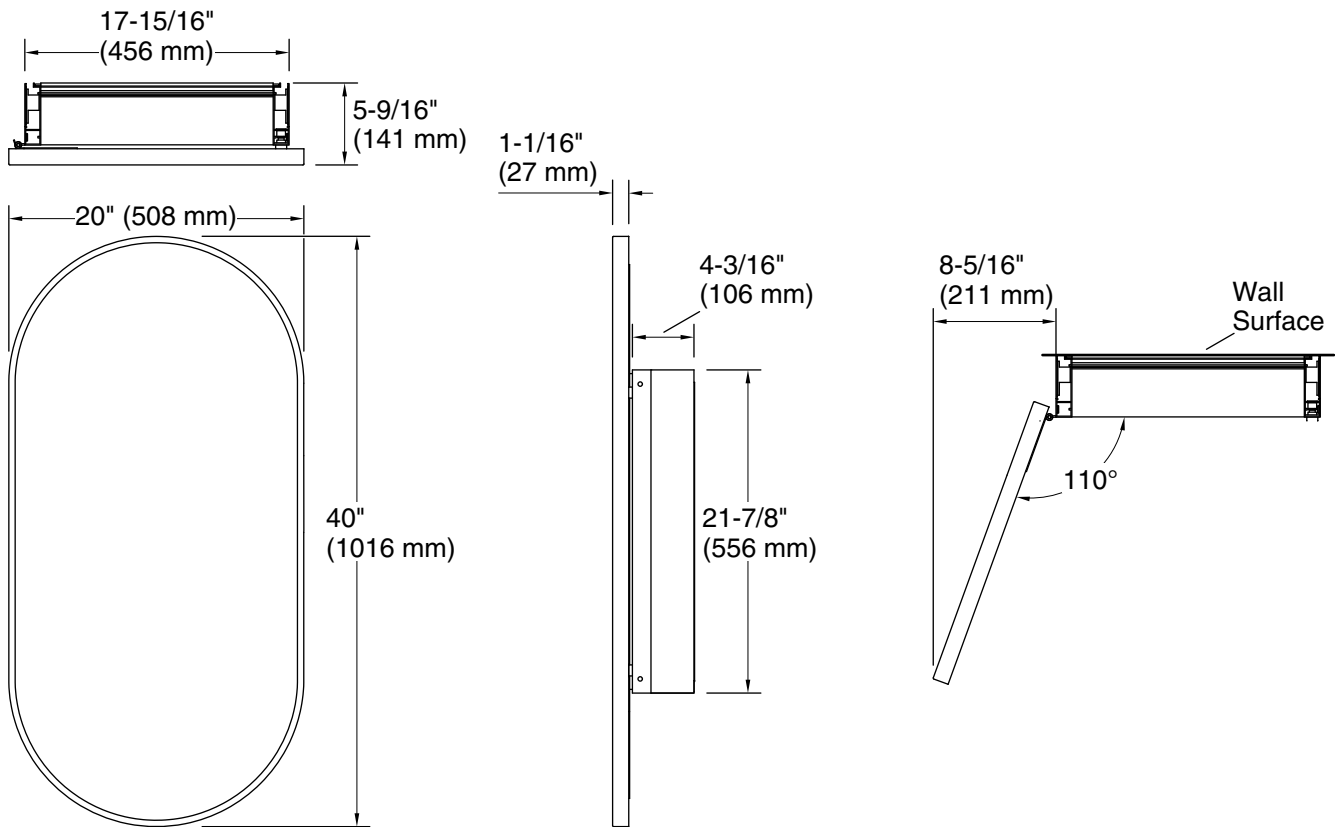

Features

- Front mirror, inside door mirror, and back panel mirror provide superior visibility
- Two adjustable tempered-glass shelves offer additional bathroom storage
- Finish-matched cabinet interior
- Half-shelf adjustable accessory for additional storage included
- Hinges have 110° opening capability

Material

- Anodized aluminum construction with a durable rustproof and chip-resistant finish

Installation

- Surface-mount or recessed
- Can be installed with left- or right-hand swing

Codes/Standards

None Applicable

Technical Information

All product dimensions are nominal.

Notes

Install this product according to the installation instructions.

For surface-mount, use anchors (not provided) rated for the loaded weight of this product.