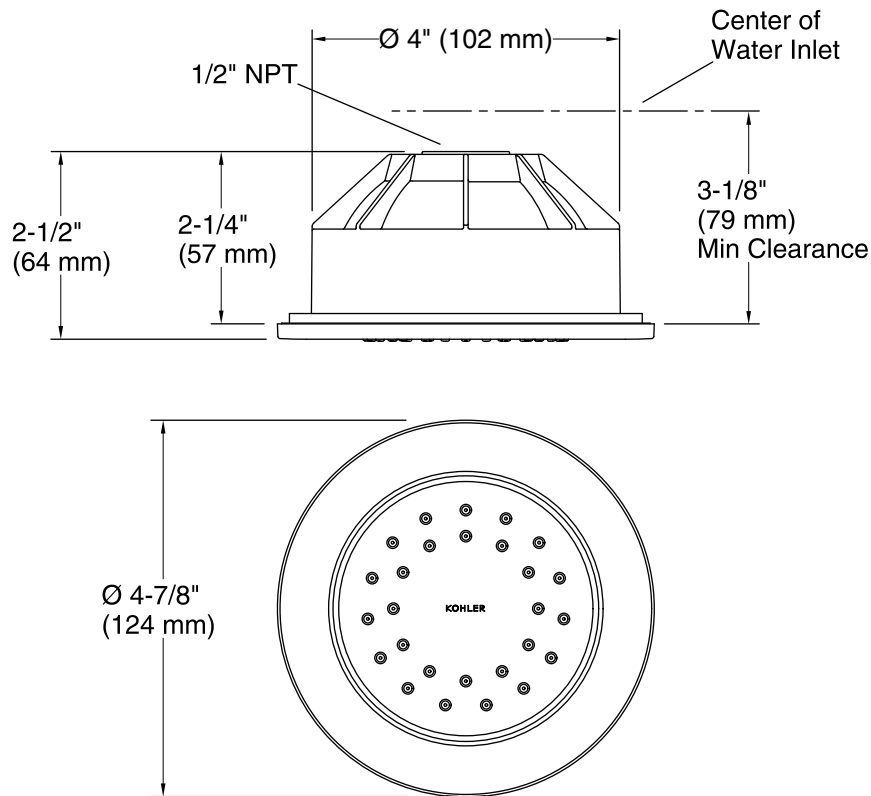

Features

- 27-Nozzle body spray with easy to clean MasterClean™ sprayface.
- Katalyst® air-induction technology maximizes the air/water mix for a powerful, even flow.
- 2 gallons (7.6 L) per minute flow rate at 80 psi (552.6 kPa).

Installation

- 1/2" NPT connection.

Codes/Standards

ASME A112.18.1/CSA B125.1
DOE - Energy Policy Act 1992

KOHLER® Faucet Lifetime Limited Warranty

See website for detailed warranty information.

Available Colors/Finishes

Technical Information

All product dimensions are nominal.

Showerhead/Body Spray:

Rated maximum flow: 2 gal/min (7.6 l/min)

Pressure: 80 psi (5.5 bar)

Notes

Install this product according to the installation instructions.