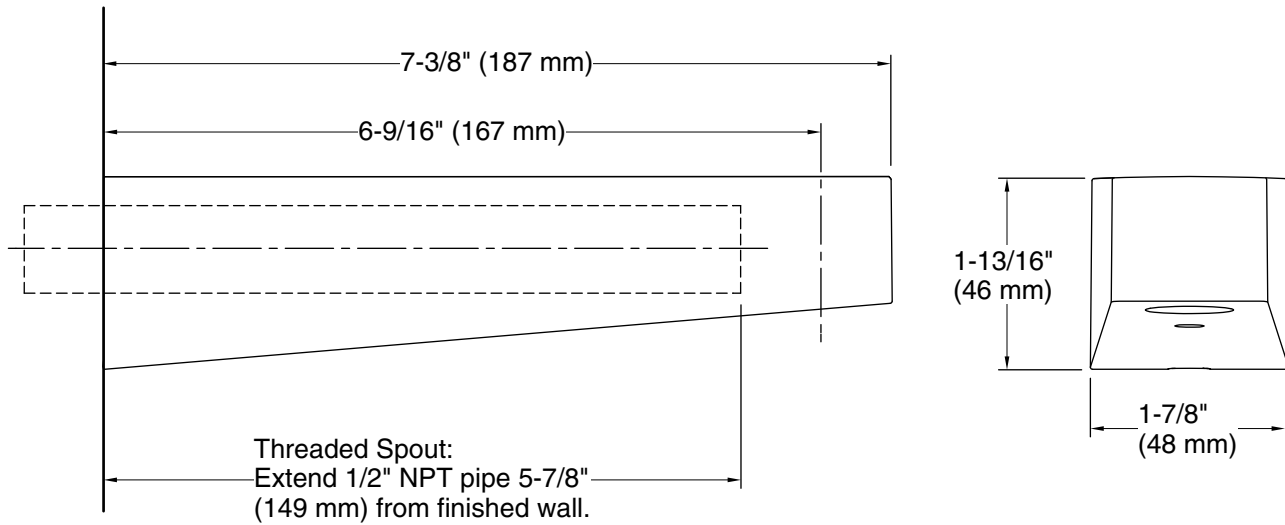

### Features

- Metal construction
- Nondiverter spout with 1/2" NPT or slip-fit connection
- Complements Honesty faucets and accessories

### Technical Information

All product dimensions are nominal.

### Notes

Install this product according to the installation guide.

For slip fit-spout, 5/8" OD tube must extend 5-9/16" (141 mm) beyond finished wall.