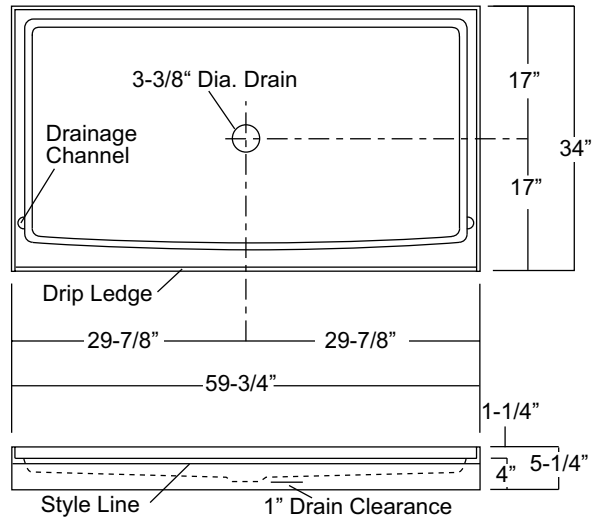

60-INCH CENTER DRAIN SHOWER BASE

Oasis

SB-6034

Home Innovation
LAB CERTIFIED™

Rough-In Dim.: 60" wide x 34" deep x 5-1/4" high

Finished Dim.: 60" wide x 34" deep x 4" high

Unit Features

- Sanitary Grade Polyester Gelcoat Surface
- 3-3/8" Center Drain
- Integral Tile Flange
- Balsa Wood Core Floor Structure
- Textured Floor Pattern

Special Notes

- Individually Packaged In Cartons

Unit Order Numbers

Gelcoat: SB-6034

NOTE: Critical enclosure dimensions should be taken directly from the installed shower base with finished wall surround.

Photographic images may include optional components and appear different than actual product.
Dimensions shown are maximum. Due to the nature of the materials involved, actual unit dimensions can vary (tolerances: +/-1/8 inch)
Oasis reserves the right to modify or discontinue product and/or associated equipment without prior written or verbal notification or obligation.