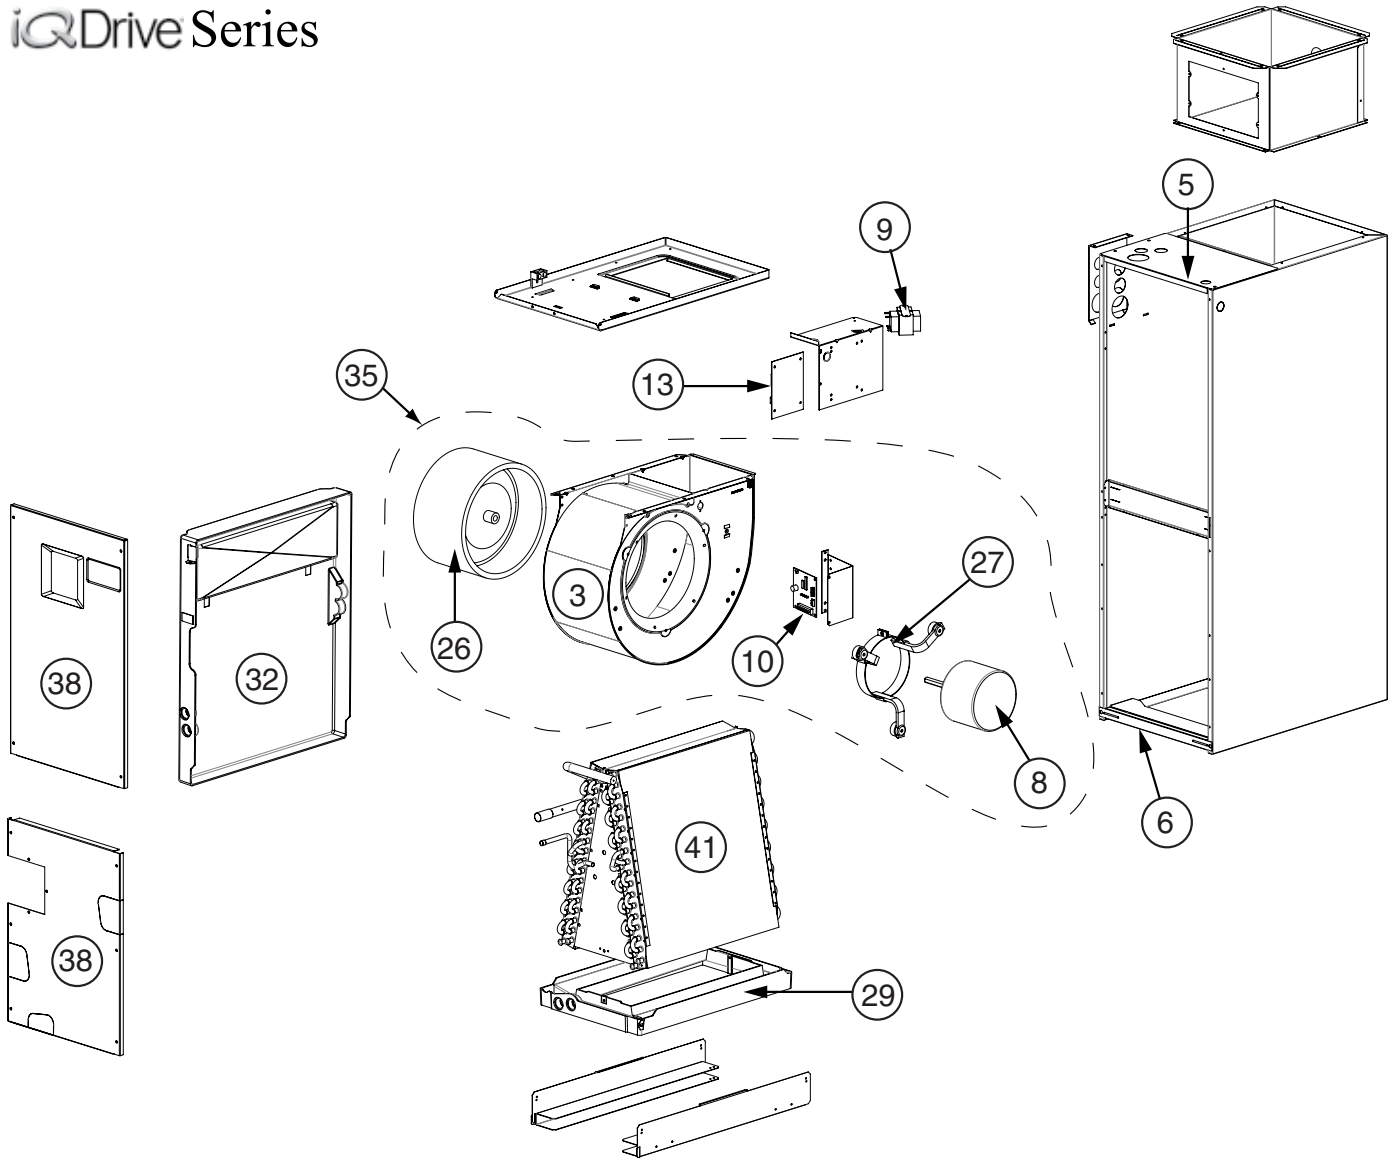

Universal HVAC Parts & Accessories

REPLACEMENT PARTS LIST

INDOOR AIR HANDLER B6VMAI SERIES

iQDrive Series

B6VMAI SERIES AIR HANDLER

ITEM	DESCRIPTION	B6VMAI24K-B	B6VMAI36K-B	B6VMAI48K-C
		921173	921174	921175
1	PLATE, CLOSE-OFF (NOT SHOWN)	226420R	226420R	226420R
2	HARNESS, WIRING, 5 PIN (NOT SHOWN)	291062R	291062R	291062R
3	BLOWER HOUSING	297217R	297217R	297219R
4	EXV, CHECK VALVE ASSY, (NOT SHOWN)	2B9391R	2B9391R	2B9392R
5	PANEL, TOP	921878	921878	921879
6	DOOR, FILTER	921875	921875	921876
7	PLATE, TUBE CLOSE-OFF (NOT SHOWN)	921880	921880	921880
8	MOTOR, FAN, BRUSHLESS DC	M0021809R	M0021809R	M0021816R
9	TRANSFORMER	622335R	622335R	622335R
10	BOARD, INTERFACE, IQ (NOT SHOWN)	624689R	624689R	624689R
11	TRANSDUCER, PRESSURE, EXV (NOT SHOWN)	624692R	624692R	624692R
12	SENSOR, COIL TEMP, DEMAND DEFROST (NOT SHOWN)	624702R	624702R	624702R
13	PCB, CONTROL, B6	624735R	624735R	624735R
14	PCB, CONTROL, EXV (NOT SHOWN)	624754R	624754R	624754R
15	SENSOR, TEMP, EXV, 3FT (NOT SHOWN)	626573R	626573R	626573R
16	DUAL GROUNDING LUG (NOT SHOWN)	632235R	632235R	632235R
17	TOROIDAL CORE, CONTROLLER, INDOOR (NOT SHOWN)	632467R	632467R	632467R
18	TOROIDAL CORE, COMMUNICATION LINE (NOT SHOWN)	632468R	632468R	632468R
19	NOISE FILTER POWER SIDE INDOOR (NOT SHOWN)	632472R	632472R	632472R
20	HARNESS, WIRING (NOT SHOWN)	634675R	634675R	634675R
21	HARNESS, T-STAT, 4-PIN, IQ (NOT SHOWN)	634680R	634680R	634680R
22	HARNESS, XDCR, EXV, BOOTED, 3FT (NOT SHOWN)	634714R	634714R	634714R
23	HARNESS, OD, 3-PIN, IQ, 29" (NOT SHOWN)	634763R	634763R	634763R
24	PLUG (DRAIN PAN) (NOT SHOWN)	663351R	663351R	663351R
25	DIST, BODY (NOT SHOWN)	663580R	663583R	663586R
26	WHEEL, BLOWER	667258R	667258R	667280R
27	ARM, MOTOR MOUNT	903489	903489	903489
28	ROD, COIL SUPPORT (NOT SHOWN)	669100R	669100R	669100R
29	DRAINPAN, VERTICAL	669920R	669920R	669921R
31	COIL, EXV, 3' (NOT SHOWN)	669760R	669760R	669759R
32	DRAINPAN, HORIZONTAL	669855R	669856R	669857R
34	PAINT, SPRAY, GRAY (NOT SHOWN)	903598	903598	903598
35	BLOWER, IQ ASSMEBLY	921864	921864	921861
37	ELECTRICAL ASSEMBLY (NOT SHOWN)	M0063804R	M0063804R	M0063804R
38	DOORS	921868	921869	921870
39	SET OF WIRES, (NOT SHOWN)	921885	921885	921885
40	FUSE, 3 AMP (NOT SHOWN)	632261	632261	632261
41	COIL	921895	921896	921897
42	FILTER DOOR FASTENERS, 10 PACK (NOT SHOWN)	921402	921402	921402
43	FILTER DOOR FASTENERS UNITS PRODUCED BEFORE 2/28/2014 (NOT SHOWN)	921402	921402	921402
	FILTER DOOR FASTENERS UNITS PRODUCED ON OR AFTER 3/1/2014 (NOT SHOWN)	922458	922458	922458