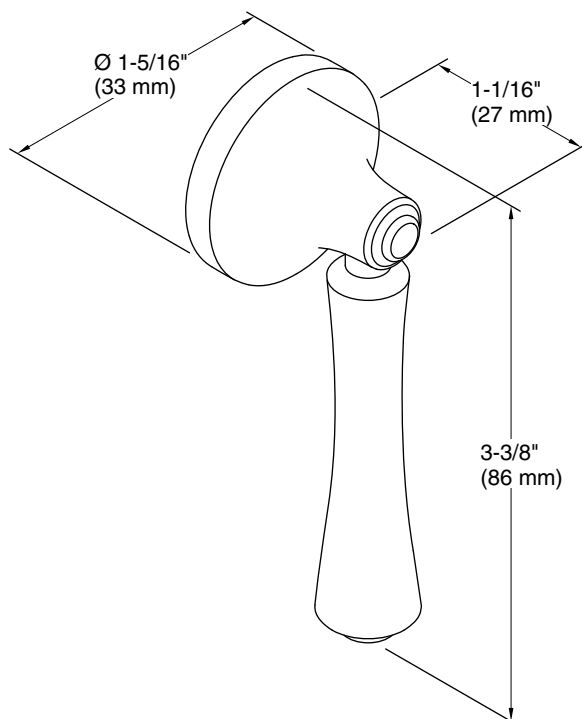

## Features

- Right-hand Polished Chrome trip lever.
- For use with the K-3814-RA Corbelle toilet.

### Technical Information

All product dimensions are nominal.

Material: Zinc