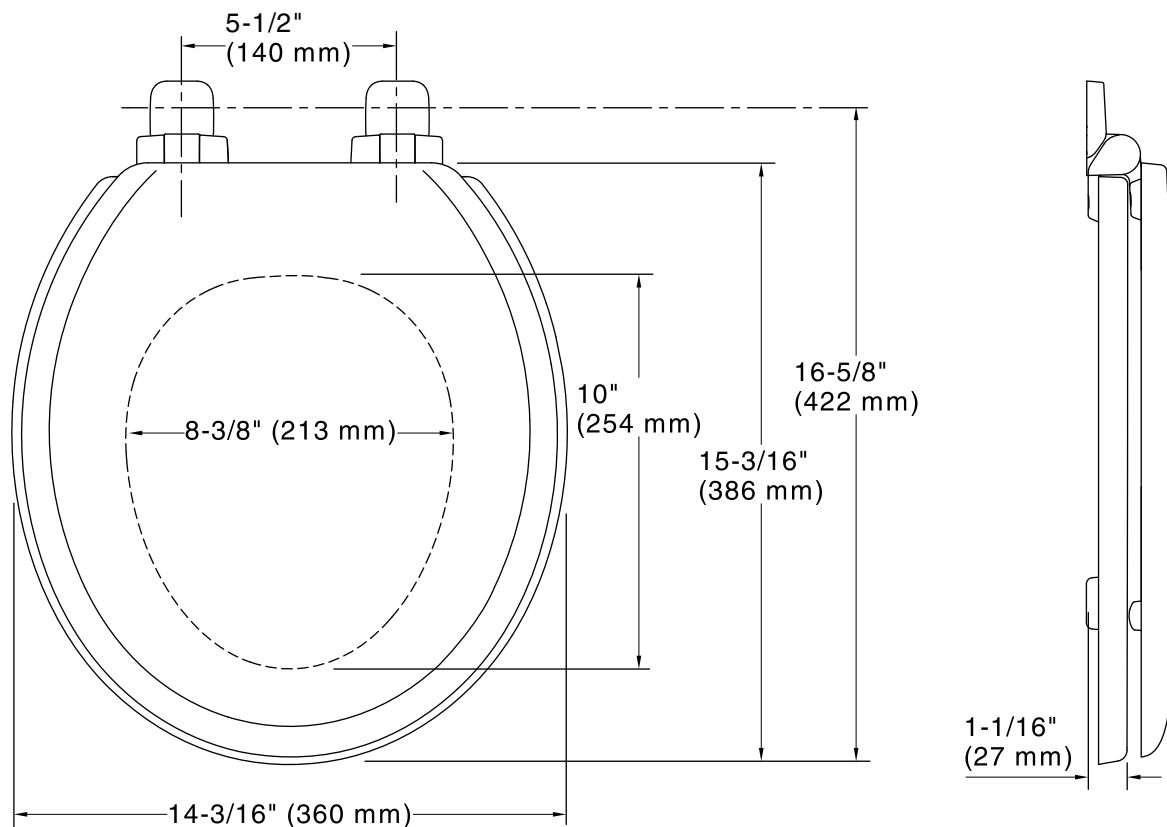

#### Technical Information

All product dimensions are nominal.

Seat shape type: Round-front

Seat front type: Closed-front

Seat-mounting holes: 5-1/2" (140 mm)