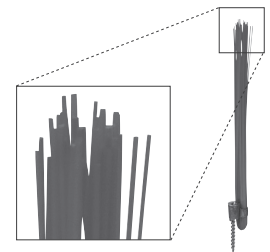

Rough-in Drain
Base adapter, coring sleeve and coring plug

Finish Fixture
Head adapter, ring and strainer

Complete Assembly
Includes rough-in drain and boxed finish fixture

834-4DiR

832-S4

832-EX4

SUPPLY

DRAINAGE

SUPPORT

APPENDIX

Options: Add letter suffix. Add price to list.

V Vandal-resistant screws	\$5.00
S Stamping: specify letters ¹	\$5.00
C Carpet marker	\$12.00
B Brass plug in place of polypro	\$10.00
Z Complies with Buy American Act ²	\$47.50

¹ Not available on ductile iron covers.

² Only available on cleanouts with round nickel covers.

832-W
Locating bristles

Item No	Ring & Cover	Dimensions				Pkg	Min Qty	Case Qty
		A	B	C	D			
NO-HUB ROUGH-IN CLEANOUT								
834-3DF	(Coring plug)	3"	—	—	5¼"-6½"	B*	1	1
834-4DF	(Coring plug)	4"	—	—	5½"-6¾"	B*	1	1
FINISH FIXTURE								
834-4DHiR	Round ductile	—	6½"	—	—	B*	1	10
834-4DHNR	Round ni-brnz	—	6½"	—	—	B*	1	10
834-4DHNQ	Square ni-brnz	—	6⅝"	—	—	B*	1	10
834-4DHSR	Round 304 SS	—	6½"	—	—	B*	1	1
834-4DHSQ	Square 304 SS	—	6⅝"	—	—	B*	1	1
NO-HUB COMPLETE ASSEMBLY								
834-3DiR	Round ductile	3"	6½"	0-1¼"	5¼"-6½"	B*	1	1
834-3DNR	Round ni-brnz	3"	6½"	0-1¼"	5¼"-6½"	B*	1	1
834-3DNQ	Square ni-brnz	3"	6⅝"	⅝"-1¼"	5¼"-6½"	B*	1	1
834-3DSR	Round 304 SS	3"	6½"	0-1¼"	5¼"-6½"	B*	1	1
834-3DSQ	Square 304 SS	3"	6⅝"	⅝"-1¼"	5¼"-6½"	B*	1	1
834-4DiR	Round ductile	4"	6½"	0-1¼"	5½"-6¾"	B*	1	1
834-4DNR	Round ni-brnz	4"	6½"	0-1¼"	5½"-6¾"	B*	1	1
834-4DNQ	Square ni-brnz	4"	6⅝"	⅝"-1¼"	5½"-6¾"	B*	1	1
834-4DSR	Round 304 SS	4"	6½"	0-1¼"	5½"-6¾"	B*	1	1
834-4DSQ	Square 304 SS	4"	6⅝"	⅝"-1¼"	5½"-6¾"	B*	1	1
ACCESSORIES								
832-S4	Two adjustment shims, two ¾" screws					B*	1	10
832-EX4	Ductile iron extension nipple - 2" min - 4" max					B*	1	1
832-W	Flexible red locating bristles with screw					B*	1	10