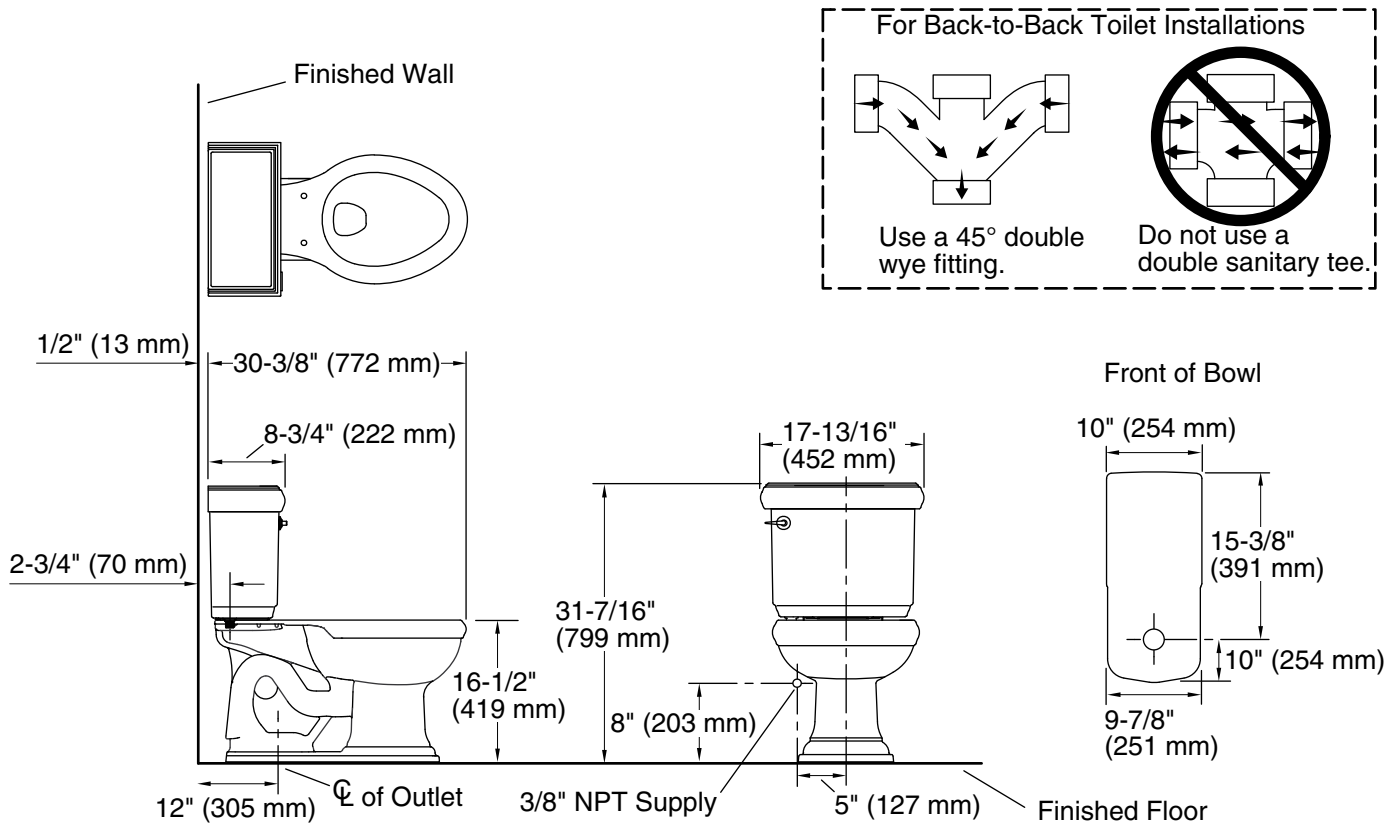

Installation

- Standard 12" (305 mm) rough-in.
- Three-bolt quick-connect installation.
- Seat and supply line sold separately.

Available Colors/Finishes

Color tiles intended for reference only.

Color Code Description

Included Components

Product consists of:

- K-4380 Elongated chair height toilet bowl
- K-4641 Toilet tank, 1.6 gpf

Additional Components:

- Bolt cap accessory pack

1-800-4KOHLER (1-800-456-4537)

Kohler Co. reserves the right to make revisions without notice to product specifications.

For the most current Specification Sheet, go to www.kohler.com.

5-29-2021 18:39 - US/CA

THE BOLD LOOK
OF **KOHLER**®

Memoirs® Classic Comfort Height®

Two-piece elongated 1.6 gpf chair height toilet

K-3818

Technical Information

All product dimensions are nominal.

Toilet type:	Two-piece, Floor-mount
Waste Outlet:	Floor
Bowl shape:	Elongated
Flush type:	AquaPiston®
Trap passageway:	2-1/8" (54 mm)
Water Consumption	
Full:	1.6 gpf (6 lpf)
Water surface size:	11-3/4" x 9-1/2" (298 mm x 241 mm)
Rim to water surface:	6-1/8" (156 mm)
Rough-in:	12" (305 mm)
Seat-mounting holes:	5-1/2" (140 mm)