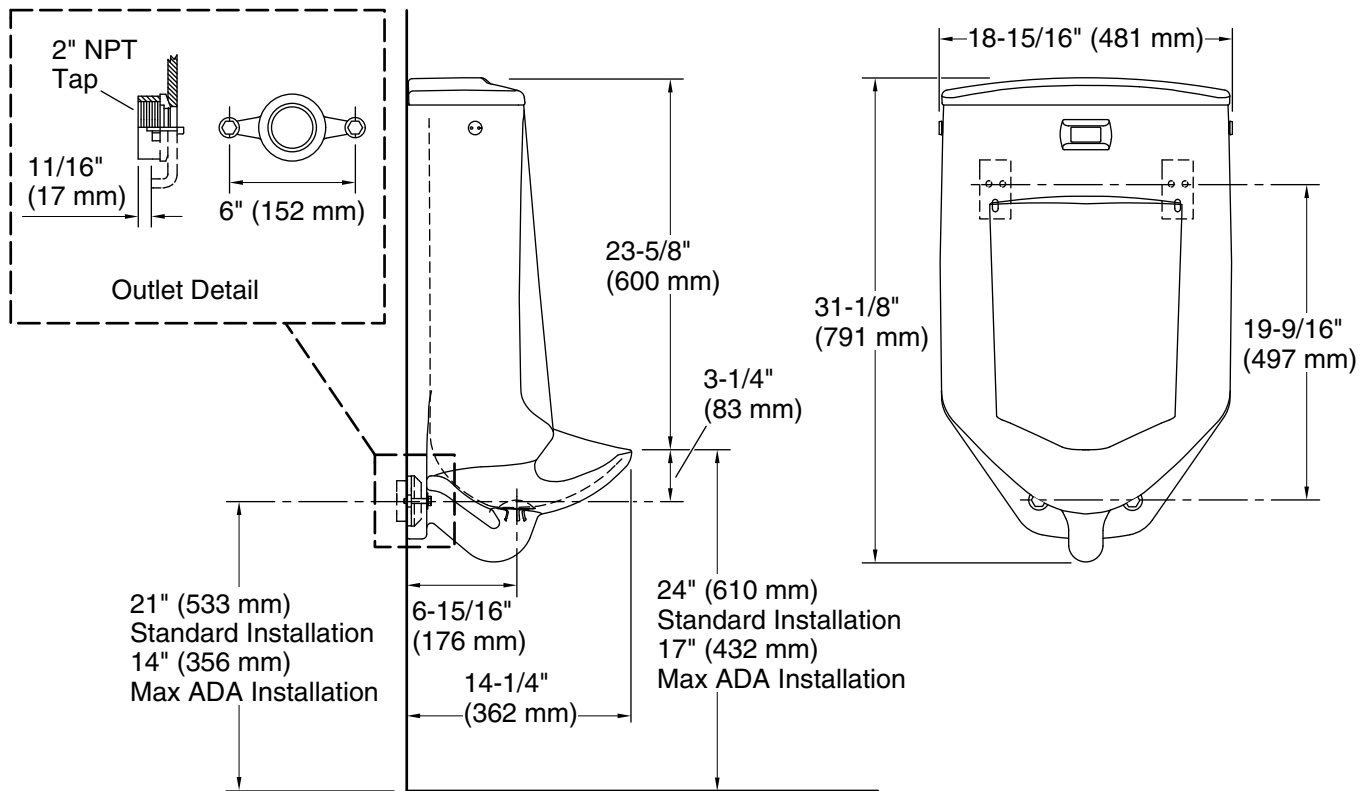

Bardon™

Wall-hung rear-spud touchless urinal, 0.5 gpf
K-32590

Features

- Washout urinal
- 1/2" (13 mm) rear spud
- 0.5 gpf (1.9 lpf)
- Delivers dependable water-saving performance and added hygiene
- Patented back wall geometry and extended rim limit splash-back for a cleaner user experience
- Battery-operated touchless electronic flush valve powered by four AA alkaline batteries (included)
- Includes tank cover and tank cover locks
- This product can help a building earn Water Efficiency points in LEED® Green Building Rating System

Technical Information

All product dimensions are nominal.

Min. Water per Flush: 0.5 gpf (1 lpf)

Max. Water per Flush: 0.5 gpf (1 lpf)

Designed for the above water use when installed with a water-saving flushometer.