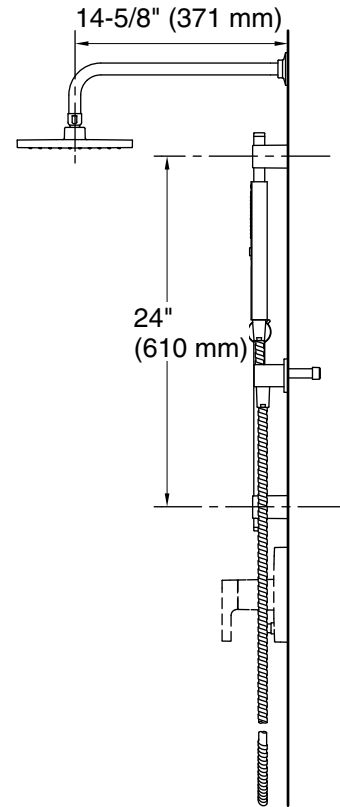

Features

- Shift+® Square multifunction handshower offers full coverage and targeted massage spray options
- 8" (203 mm) Honesty® rainhead with a full coverage spray and an adjustable ball joint for precise spray adjustment
- 1.75 gpm (6.6 lpm) maximum flow rate
- Handshower contains flow-regulating check valve for backflow prevention
- Awaken® wall-mount supply elbow with check valve
- Right-angle shower arm and flange
- 24" (610 mm) sidebar length offers a custom shower at various heights
- Box includes: 8" rainhead, rainhead arm, handshower, 60" metal shower hose, adjustable sidebar with handshower mounting bracket, wall-mount supply elbow, and Rite-Temp valve trim
- Valve sold separately
- This product can help a building earn Water Efficiency points in LEED® Green Building Rating System

Recommended Products/Accessories

K-23723 Faucet cleaner

Included Components

K-10124 Right-angle Shower Arm and Flange
K-21336-G Square two-function handshower, 1.75 gpm
K-26148-G 8" single-function rainhead, 1.75 gpm
K-9514 60" Shower Hose
K-98341 Shower Sidebar, 24"
K-98351 wall-mount supply elbow with check valve
K-T99762-4 Rite-Temp® valve trim with push-button diverter

Available Colors/Finishes

Color tiles intended for reference only.

Color	Code	Description
	BN	Vibrant® Brushed Nickel
	BL	Matte Black

Technical Information

All product dimensions are nominal.

Handshower:

Rated maximum flow: 1.75 gal/min (6.6 l/min)

Pressure: 80 psi (5.5 bar)

Showerhead/Body Spray:

Rated maximum flow: 1.75 gal/min (6.6 l/min)

Pressure: 80 psi (5.5 bar)

Notes

Install this product according to the installation instructions.