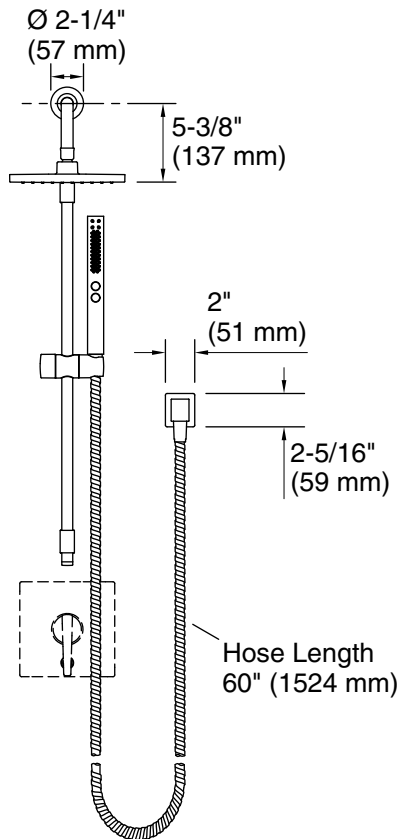

Features

- Shift+® Square multifunction handshower offers full coverage and targeted massage spray options
- 8" (203 mm) Honesty® rainhead with a full coverage spray and an adjustable ball joint for precise spray adjustment
- 1.75 gpm (6.6 lpm) maximum flow rate
- Handshower contains flow-regulating check valve for backflow prevention
- Awaken® wall-mount supply elbow with check valve
- Right-angle shower arm and flange
- 24" (610 mm) sidebar length offers a custom shower at various heights
- Box includes: 8" rainhead, rainhead arm, handshower, 60" metal shower hose, adjustable sidebar with handshower mounting bracket, wall-mount supply elbow, and Rite-Temp valve trim
- Valve sold separately
- This product can help a building earn Water Efficiency points in LEED® Green Building Rating System

Recommended Products/Accessories

K-23723 Faucet cleaner

Included Components

K-10124 Right-angle Shower Arm and Flange
K-21336-G Square two-function handshower, 1.75 gpm
K-26148-G 8" single-function rainhead, 1.75 gpm
K-9514 60" Shower Hose
K-98341 Shower Sidebar, 24"
K-98351 wall-mount supply elbow with check valve
K-T99762-4 Rite-Temp® valve trim with push-button diverter

Available Colors/Finishes

Color tiles intended for reference only.

Color	Code	Description
	BN	Vibrant® Brushed Nickel
	BL	Matte Black

Technical Information

All product dimensions are nominal.

Handshower:

Rated maximum flow: 1.75 gal/min (6.6 l/min)

Pressure: 80 psi (5.5 bar)

Showerhead/Body Spray:

Rated maximum flow: 1.75 gal/min (6.6 l/min)

Pressure: 80 psi (5.5 bar)

Notes

Install this product according to the installation instructions.