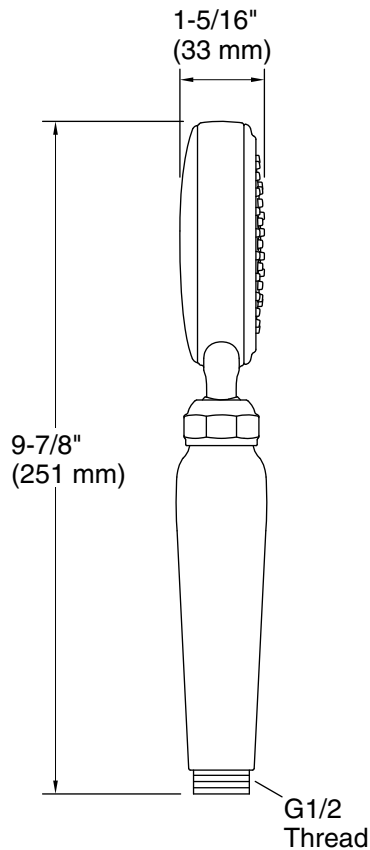

### Features

- Air-induction technology maximizes the air/water mix for a powerful, even flow.
- Optimized sprayface with 48 nozzles delivers a more focused coverage.
- Ergonomic sprayhead pivots to allow precise adjustment for targeted hydromassage.
- MasterClean™ sprayface features an easy-to-clean surface that withstands mineral buildup.
- 1.75 gpm (6.6 lpm) maximum flow rate.
- Requires K-8593 or K-9514 shower hose (sold separately).
- Coordinates with other products in the Artifacts collection.

### Technical Information

All product dimensions are nominal.