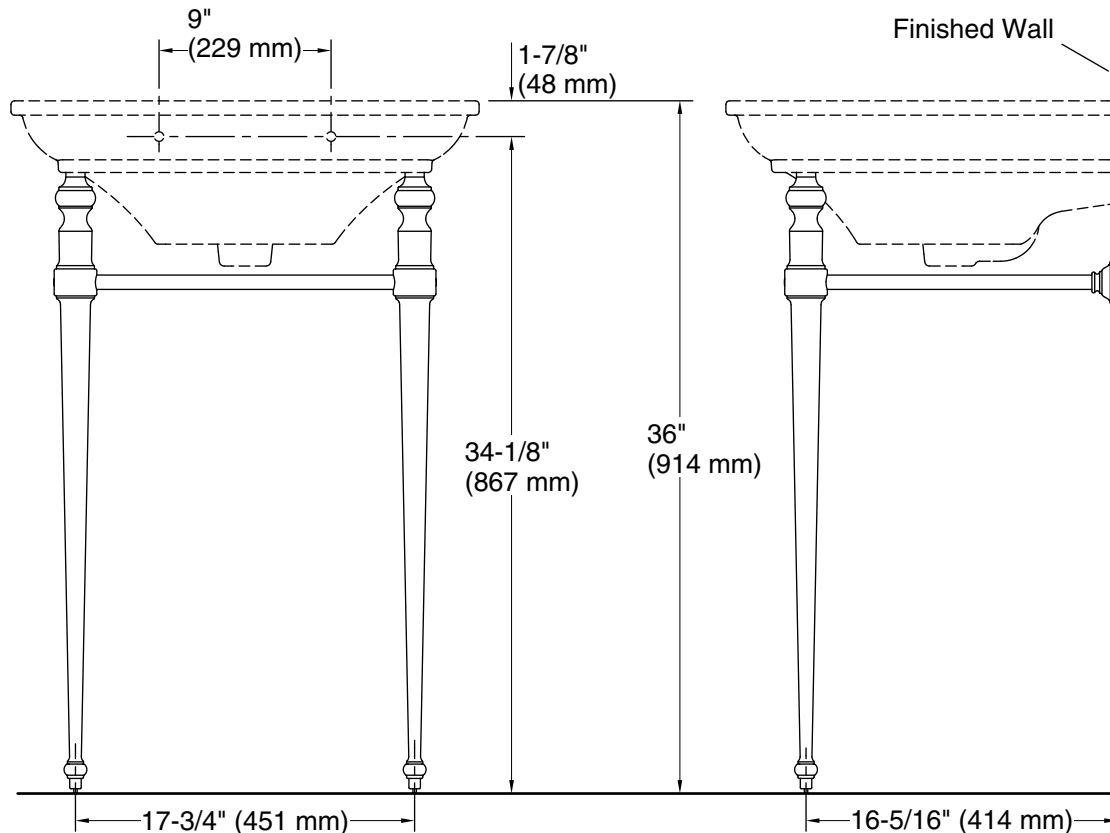

Memoirs® Stately

Console Table Legs

K-30007

Features

- Set of two legs.
- Combines with the K-29999 Memoirs Stately 24" bathroom sink for a complete console table solution.
- Includes a towel rail.
- Integrated leveling feature.
- Coordinates with other products in the Memoirs collection.

Material

- Solid brass.

Required Products/Accessories

K-29999-1 Pedestal/Console Table Bathroom Sink

or

K-29999-4 Pedestal/Console Table Bathroom Sink

or

K-29999-8 Pedestal/Console Table Bathroom Sink

Color	Code	Description
	CP	Polished Chrome
	BN	Vibrant® Brushed Nickel
	BV	Vibrant® Brushed Bronze
	2BZ	Oil-Rubbed Bronze

Technical Information

All product dimensions are nominal.

Material: Brass

Notes

Install this product according to the installation instructions.