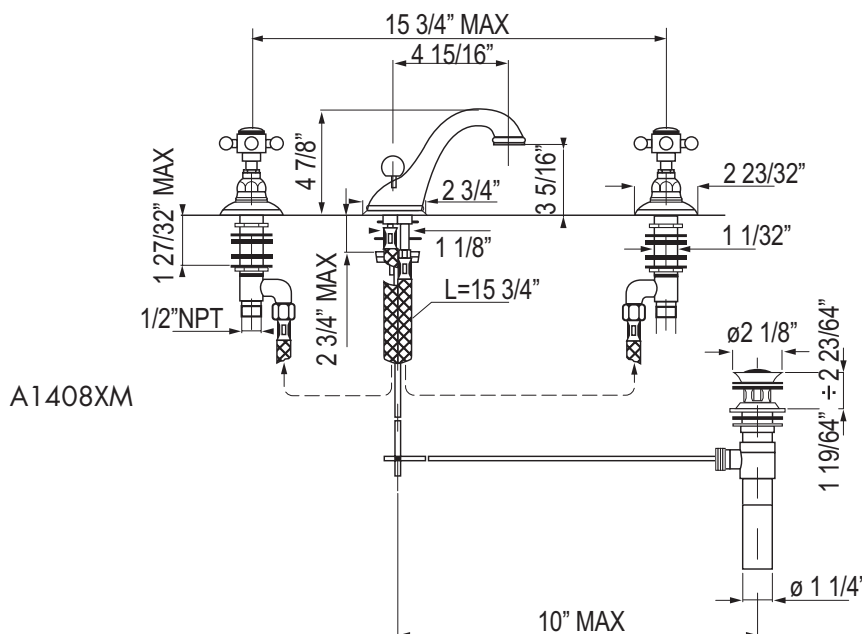

WARRANTY

- Limited Lifetime*

* No Warranty on Tuscan Brass Finish TCB