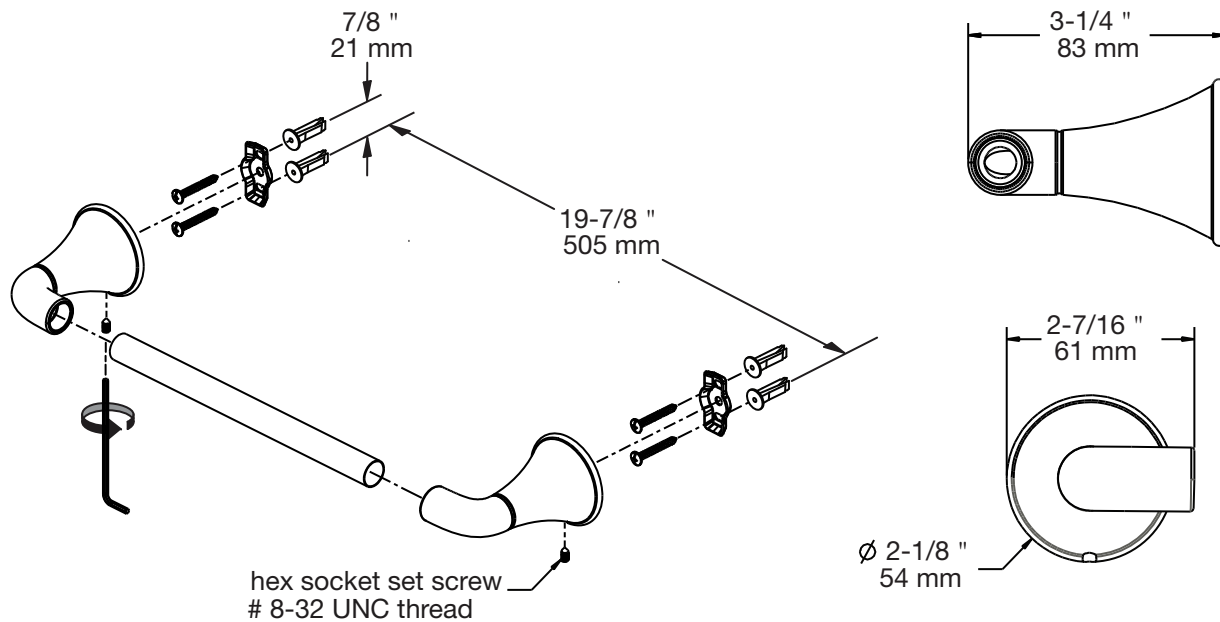

18 inch Towel Bar 553TB-18

Specification Submittal

Model Number

- 553TB-18 18 inch Towel Bar

Feature Highlights

- Metal construction
- Standard finish is polished chrome

Finish Options

Append appropriate -suffix to model number.

Dimensions Elm Towel Bar, 553TB-18

Note: Dimensions subject to change without notice.

Symmons Industries, Inc. ■ 31 Brooks Drive ■ Braintree, MA 02184
 Phone: (800) 796-6667 ■ Fax: (800) 961-9621
 Website: symmons.com ■ Email: gethelp@symmons.com