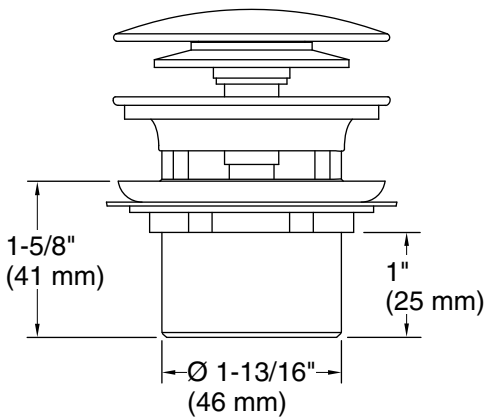

Features

- Center offset toe-tap drain in Brushed Nickel.
- For use with the Sterling Spectacle™ Freestanding Bath.

Material

- Premium metal construction for durability and reliability.
- KOHLER finishes resist corrosion and tarnishing.

Color tiles intended for reference only.

Color	Code	Description
-------	------	-------------

	BN	Vibrant [®] Brushed Nickel
---	----	-------------------------------------

Technical Information

All product dimensions are nominal.