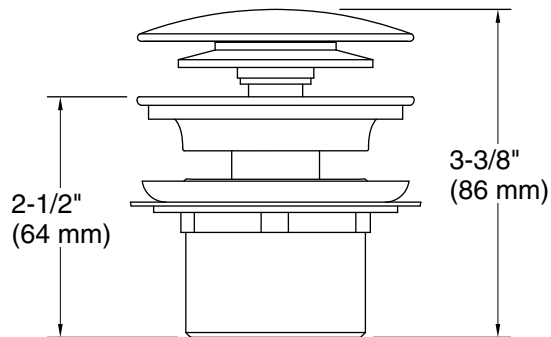

Color tiles intended for reference only.

Color	Code	Description
-------	------	-------------

	BN	Vibrant [®] Brushed Nickel
---	----	-------------------------------------

Technical Information

All product dimensions are nominal.