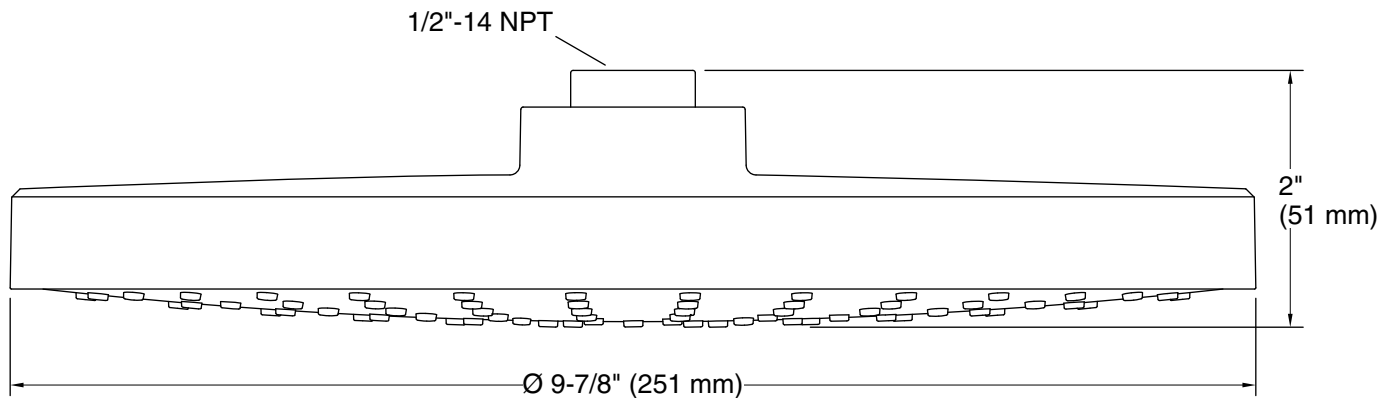

Technical Information

All product dimensions are nominal.

Showerhead/Body Spray:

Rated maximum flow: 1.75 gal/min (6.6 l/min)

Pressure: 45 psi (3.1 bar)

Notes

Install this product according to the installation instructions.