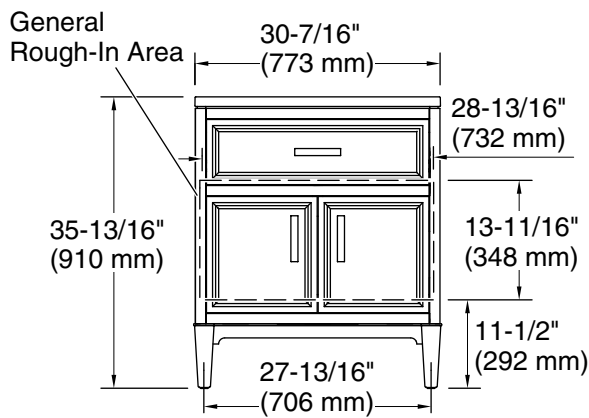

Features

- One full-extension 12¾" (325 mm) drawer with soft-close side-mount slides.
- Three-way adjustable soft-close door hinges with 100° opening capability for easy cabinet access.
- 18" (457 mm) cabinet interior provides ample storage space.
- Finish-matched cabinet interior offers generous clearance for plumbing.
- Quartz vanity top adds beauty and long-lasting durability.
- Customize your storage with optional accessories such as floor liners, drawer organizers, and perfectly sized containers (sold separately).
- Coordinates with K-33550 upgraded hardware finishes, K-25815 quartz backsplash, and K-25819 quartz side splash (sold separately).

Technical Information

All product dimensions are nominal.

Notes

Install this product according to the installation instructions.