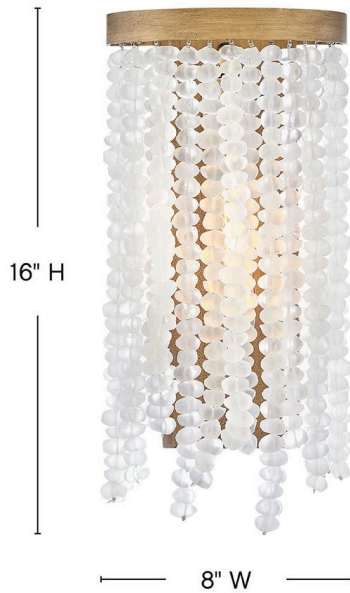

DUNE

FR30200BNG

MEDIUM SINGLE LIGHT SCONCE

Dune's bohemian chic design showcases strands of soft sea glass combined with a Burnished Gold finish. The designs blend a sophisticated silhouette with organic elements inspired by sun and surf. Dune infuses any space with timeless, mesmerizing elegance.

DETAILS	
FINISH:	Burnished Gold
MATERIAL:	Steel
GLASS:	Soft White Sea Glass
DIMMABLE:	YES - WITH DIMMABLE LAMP (NOT INCLUDED)

DIMENSIONS	
WIDTH:	8"
HEIGHT:	16"
WEIGHT:	8.5lb
BACK PLATE:	4.5"W X 14"H
EXTENSION:	4.5"
TOP TO OUTLET:	7"

LIGHT SOURCE	
LIGHT SOURCE:	Socketed
WATTAGE:	1-10w Med. LED, 60w Equiv.
VOLTAGE:	120v

SHIPPING	
CARTON LENGTH:	16
CARTON WIDTH:	10
CARTON HEIGHT:	7
CARTON WEIGHT:	9.4

PRODUCT DETAILS:

- Suitable for use in dry (indoor) locations as defined by NEC and CEC. Meets United States UL Underwriters Laboratories & CSA Canadian Standards Association Product Safety Standards.
- Classic, elegant lines and timeless details enhance a traditional space
- Luxurious gold finish with opulent sheen