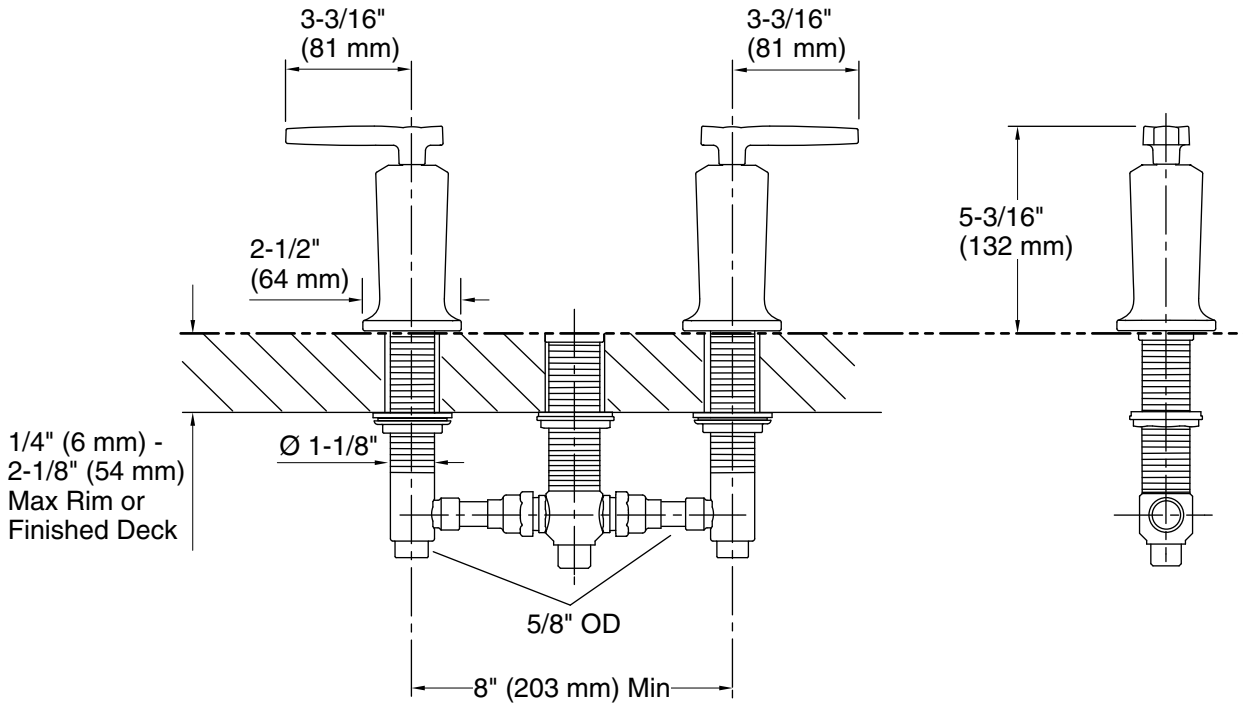

2-10-2024 21:07 - US

THE BOLD LOOK
OF **KOHLER®**

Rim or Finished Deck
Mount Installation

Technical Information

All product dimensions are nominal.

Notes

Install this product according to the installation instructions.