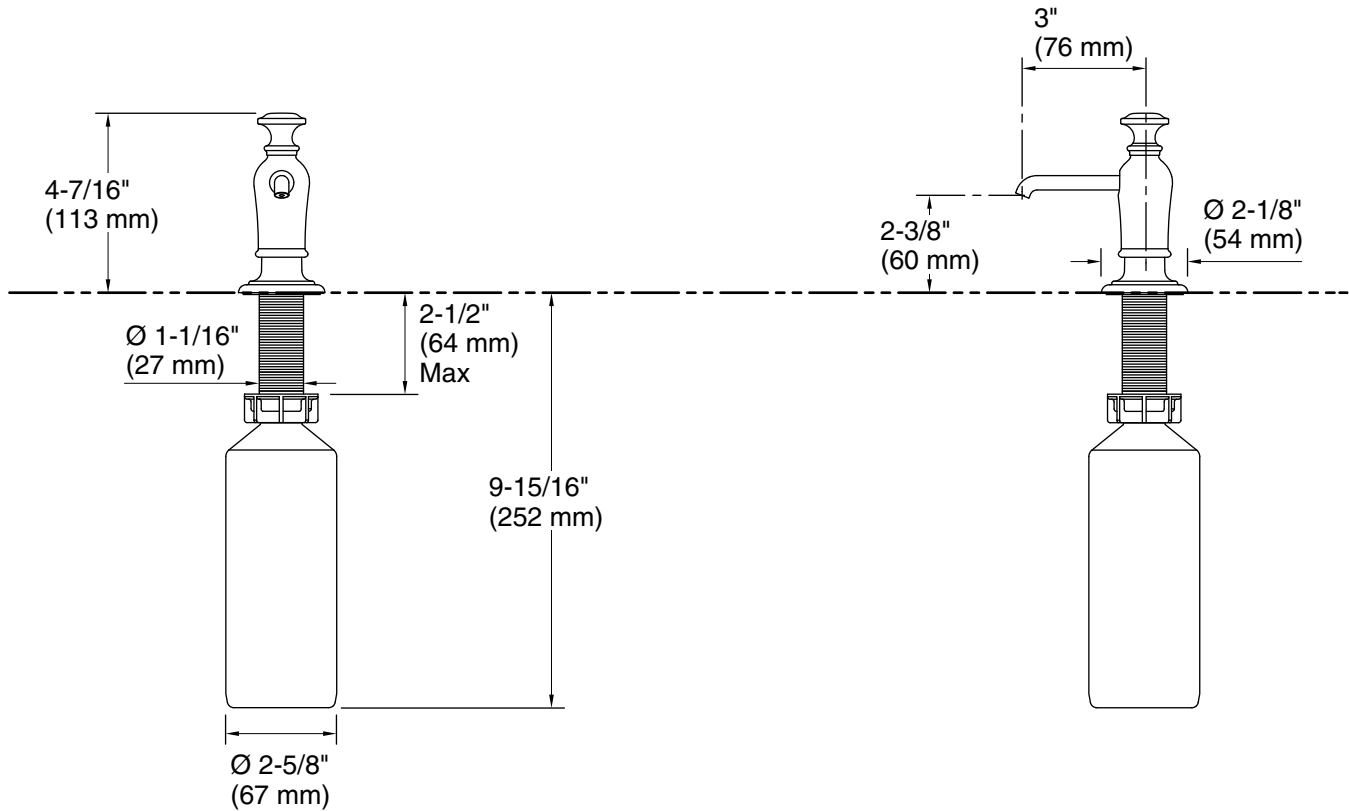

Technical Information

All product dimensions are nominal.

Installation Type: Deck-mount, Undercounter

Material: Brass/Plastic