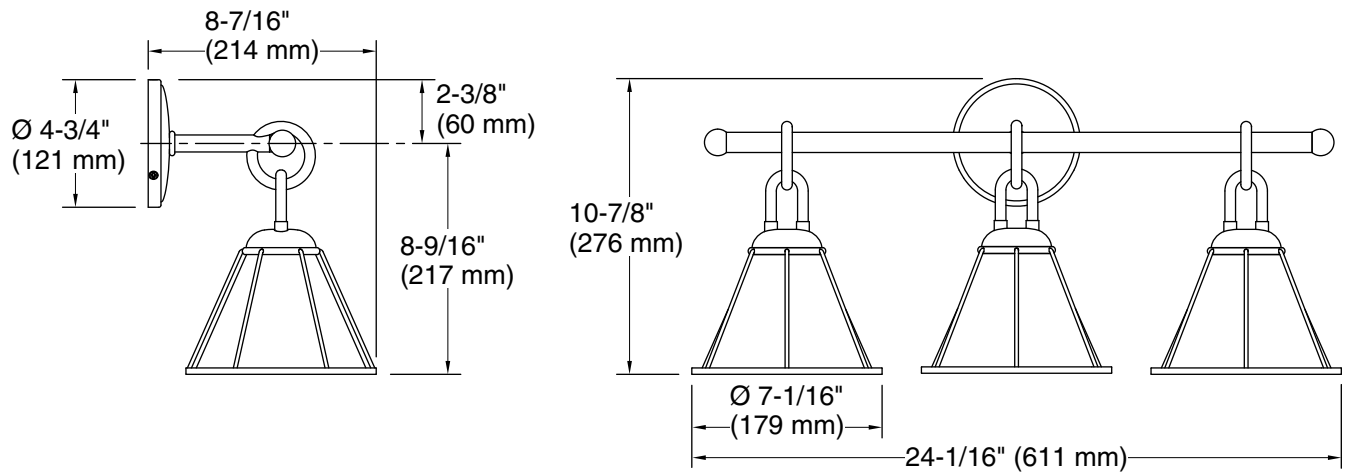

Features

- Uniquely shaped glass shades intersect with decorative metal rings and rods in equestrian-inspired designs
- A great piece for almost any space — master bathroom, guest bathroom, hallway, or bedside
- Requires three bulbs with medium (E26) base; type A or G bulb recommended (sold separately)
- Suitable for damp locations, per UL 1598
- Includes installation hardware

Required Electrical Service

One circuit required.

120 V, 60 Hz

Technical Information

All product dimensions are nominal.

Installation Type: Wall-mount
Material: Steel, Brass, Glass
Number of Lights: 3
Lighting Type: Socket-based
Socket Type: E-26 Medium
Number of Shades: 3
Shade Type: Glass - clear