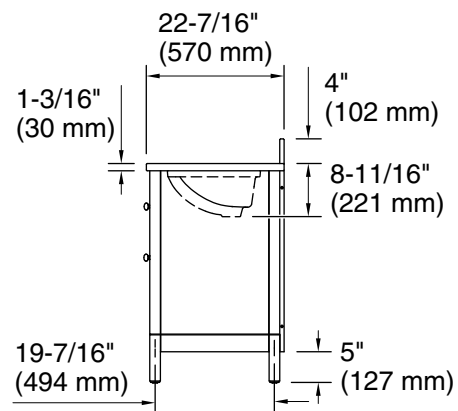

Malin™ by Studio McGee

36" bathroom vanity cabinet with sink and quartz top
K-35020

Features

- Designed in collaboration with Studio McGee
- Set includes cabinet, precut quartz vanity top, backsplash, sink, cabinet hardware
- Full-extension 17" (432 mm) drawer with soft-close undermount slides
- Removable dividers in top drawers to personalize drawer organization
- Three-way adjustable slow-close door hinges for easy cabinet access
- 20-7/16" (519 mm) cabinet interior provides ample storage space
- Finish-matched cabinet interior offers generous clearance for plumbing
- Vanity top has 8" (203 mm) widespread faucet holes; requires deck-mount faucet (sold separately)
- Vibrant® Brushed Brass hardware included on White Oak vanities and Vibrant Polished Nickel hardware on White vanities. Additional hardware finishes available (sold separately)

	0	White
	SWK	White Oak

Technical Information

All product dimensions are nominal.

Notes

Install this product according to the installation instructions.

Select the type of fastener based upon the wall material. Two 250 lb (113.4 kg) minimum load bearing fasteners are recommended with a lag bolt of length to clear obstacles in the wall and 5/16" washers. Calculate the proper lag bolt length by adding the 1-1/2" (38 mm) backing material, plus the wallboard thickness, plus the back rail thickness.