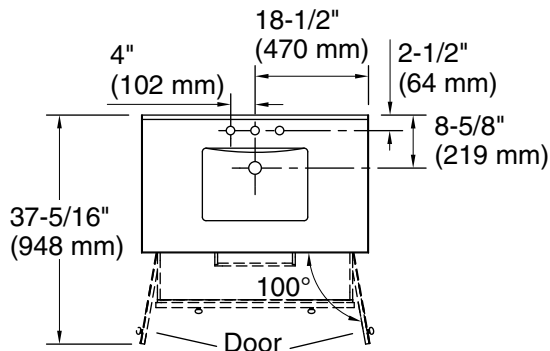

Malin™ by Studio McGee

36" bathroom vanity cabinet with sink and quartz top
K-35020

Features

- Designed in collaboration with Studio McGee
- Set includes cabinet, precut quartz vanity top, backsplash, sink, cabinet hardware
- Full-extension 17" (432 mm) drawer with soft-close undermount slides
- Removable dividers in top drawers to personalize drawer organization
- Three-way adjustable slow-close door hinges for easy cabinet access
- 20-7/16" (519 mm) cabinet interior provides ample storage space
- Finish-matched cabinet interior offers generous clearance for plumbing
- Vanity top has 8" (203 mm) widespread faucet holes; requires deck-mount faucet (sold separately)
- Vibrant® Brushed Brass hardware included on White Oak vanities and Vibrant Polished Nickel hardware on White vanities. Additional hardware finishes available (sold separately)

	0	White
	SWK	White Oak

Technical Information

All product dimensions are nominal.

Notes

Install this product according to the installation instructions.

Select the type of fastener based upon the wall material. Two 250 lb (113.4 kg) minimum load bearing fasteners are recommended with a lag bolt of length to clear obstacles in the wall and 5/16" washers. Calculate the proper lag bolt length by adding the 1-1/2" (38 mm) backing material, plus the wallboard thickness, plus the back rail thickness.