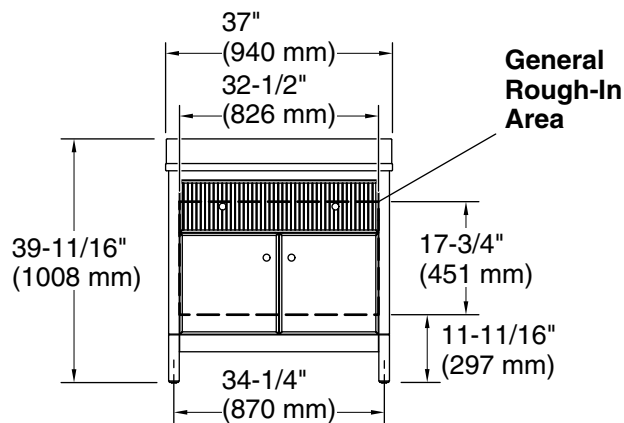

Malin™ by Studio McGee

36" bathroom vanity cabinet with sink and quartz top
K-35020

Features

- Designed in collaboration with Studio McGee
- Set includes cabinet, precut quartz vanity top, backsplash, sink, cabinet hardware
- Full-extension 17" (432 mm) drawer with soft-close undermount slides
- Removable dividers in top drawers to personalize drawer organization
- Three-way adjustable slow-close door hinges for easy cabinet access
- 20-7/16" (519 mm) cabinet interior provides ample storage space
- Finish-matched cabinet interior offers generous clearance for plumbing
- Vanity top has 8" (203 mm) widespread faucet holes; requires deck-mount faucet (sold separately)
- Vibrant® Brushed Brass hardware included on White Oak vanities and Vibrant Polished Nickel hardware on White vanities. Additional hardware finishes available (sold separately)

	0	White
	SWK	White Oak

Technical Information

All product dimensions are nominal.

Notes

Install this product according to the installation instructions.

Select the type of fastener based upon the wall material. Two 250 lb (113.4 kg) minimum load bearing fasteners are recommended with a lag bolt of length to clear obstacles in the wall and 5/16" washers. Calculate the proper lag bolt length by adding the 1-1/2" (38 mm) backing material, plus the wallboard thickness, plus the back rail thickness.