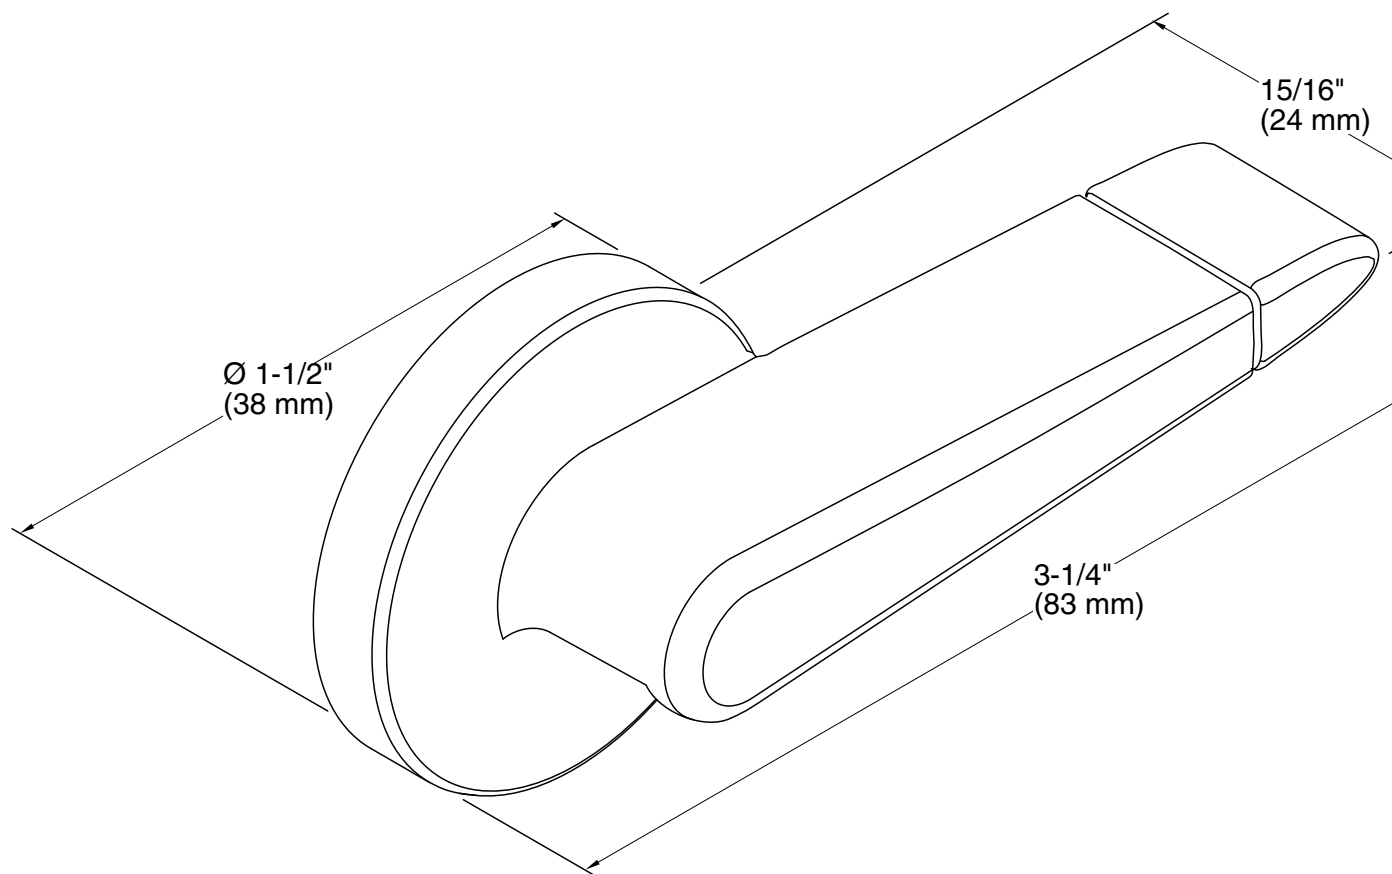

KOHLER®

Dual-flush Trip Lever
K-9237

Technical Information

All product dimensions are nominal.

Material: Metal

1-800-4KOHLER (1-800-456-4537)

Kohler Co. reserves the right to make revisions without notice to product specifications.

For the most current Specification Sheet, go to www.kohler.com.

THE BOLD LOOK
OF **KOHLER®**