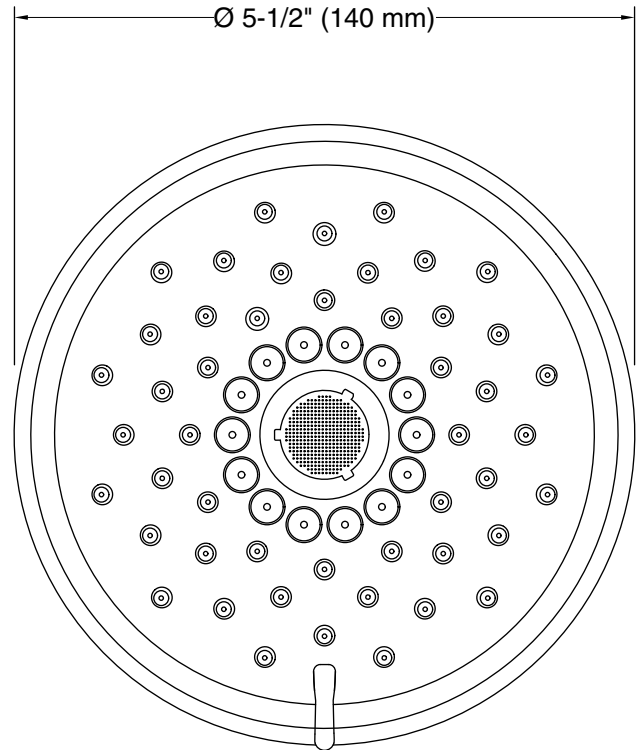

Features

- Multifunction showerhead and handshower each have advanced spray engines to provide three experiences: full coverage, pulsating massage, and silk spray
- Full coverage spray produces an encompassing spray ideal for everyday use
- Pulsating massage spray targets sore muscles to ease away aches and pains
- Silk spray releases a dense, luxurious spray ideal for rinsing
- Thumb tab allows for a smooth transition between sprays
- MasterClean™ sprayface features an easy-to-clean surface that withstands mineral buildup
- 2.5 gpm (9.5 lpm) maximum flow rate
- Coordinates with Purist®, Stillness®, and Composed® faucets and accessories

Material

- KOHLER® finishes resist corrosion and tarnishing

Installation

- Shower arm and flange sold separately
- 1/2"-14 NPT connection.
- Wall-mount

Recommended Products/Accessories

K-7397 Shower Arm and Flange
K-7395 Shower Arm and Flange
K-933 Shower Arm and Flange
K-23723 Faucet cleaner

Technical Information

All product dimensions are nominal.

Showerhead/Body Spray:

Rated maximum flow: 2.5 gal/min (9.5 l/min)

Notes

Install this product according to the installation instructions.