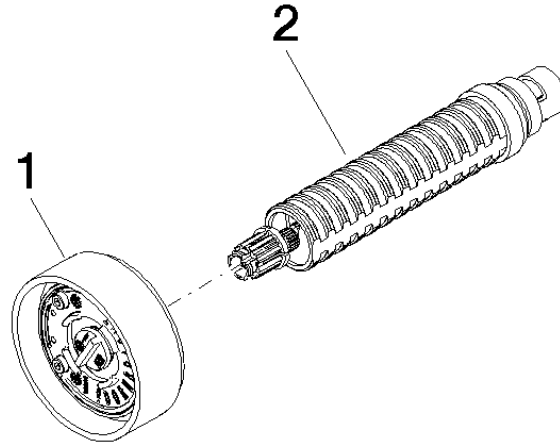

Ü-Zeichen

CYO Volume Control clockwise-closing cold 1/2" - Dark Chrome

CYO

36 607 812

Certificates and sustainability

LGA_38	IAPMO_4976 (EPD-DOR-20230287 -IBA1-EN Environmental.prod uct-declarat
--------	--------------	--

36 607 812

Parts for other finishes can be found here: [Chrome](#)

Spare parts list

Number	Item Number	Designation	Number of units	Lead time
2	90 90 03 171 01 90	top	1.00	2
1	90 18 40 291 01-19	handle	1.00	20