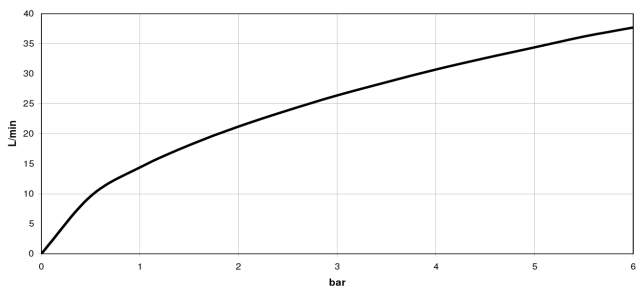

36 607 812

mm [inches]

Flow rate chart

Codes & Standards

ASME A112.18.1

cUPC

DIN 4109

ISO 3822

Ü-Zeichen