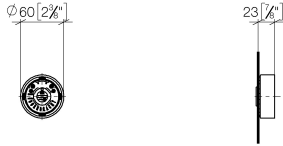

CYO Volume Control clockwise-closing cold 1/2" - Dark Chrome

CYO

36 607 812

- Without flange
- Handle Ø 2-3/8"
- Ceramic disc cartridge
- for three-hole lavatory mixers and five-hole tub sets

NOTE: Handle inserts are sold separately!

36 607 812

mm [inches]

Flow rate chart

Codes & Standards

ASME A112.18.1

cUPC

DIN 4109

ISO 3822