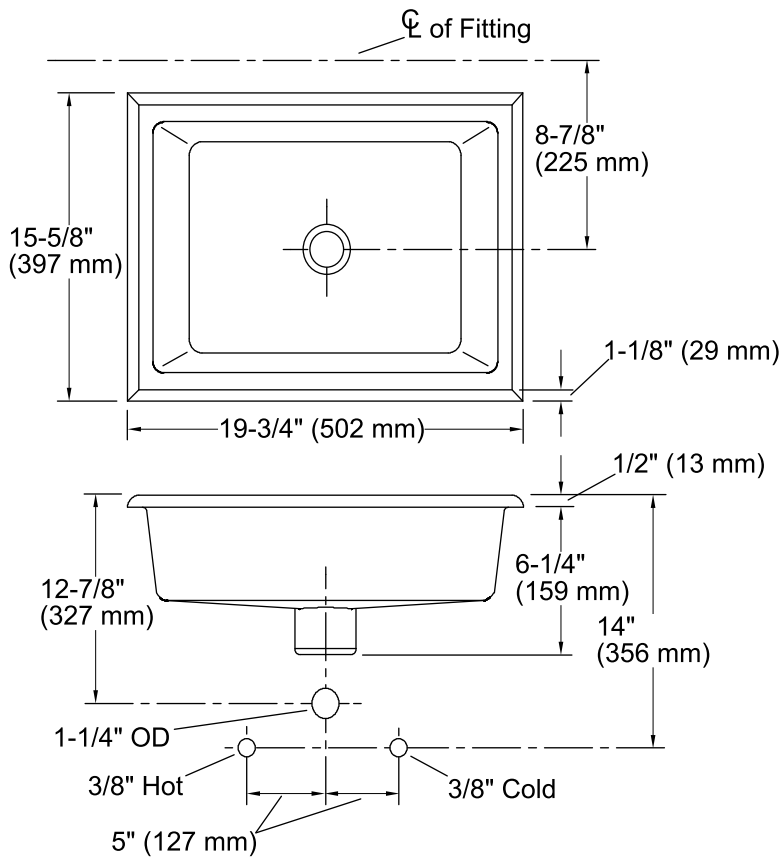

### Technical Information

All product dimensions are nominal.

Bowl configuration:	Single
Installation:	Under-mount
Bowl area (Only)	Length: 17" (432 mm) Width: 13" (330 mm) Water depth: 4-1/2" (114 mm)
Drain hole:	1-3/4" (44 mm)
Template:	Under-mount, 1006809-7, required, not included