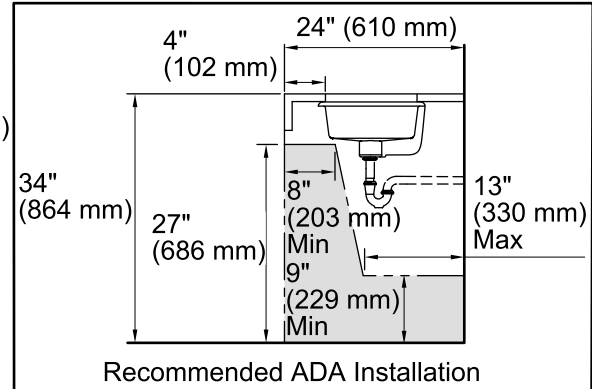

### Technical Information

All product dimensions are nominal.

Bowl configuration:	Single
Installation:	Under-mount
Bowl area (Only)	Length: 17" (432 mm) Width: 13" (330 mm) Water depth: 4-1/2" (114 mm)
Drain hole:	1-3/4" (44 mm)
Template:	Under-mount, 1006809-7, required, not included