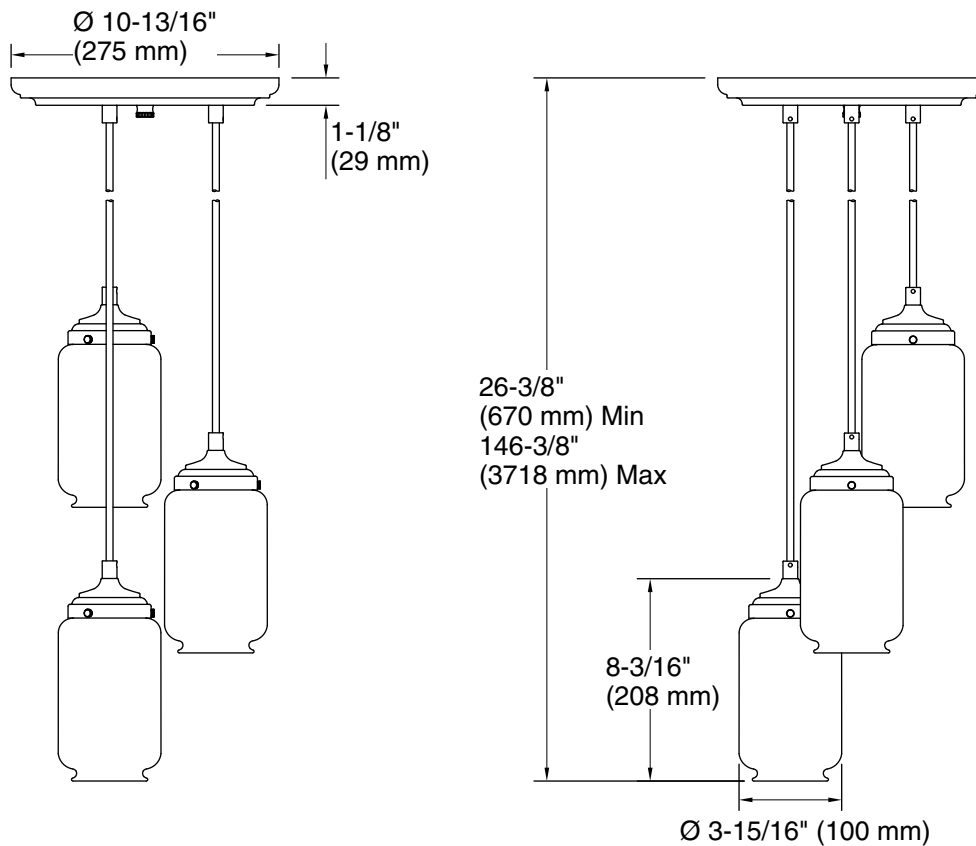

Features

- Complements Artifacts faucets and accessories.
- Versatile design that features a frosted shade surrounded by a clear glass shade.
- For a vintage look, remove the optional frosted glass and add any E26 medium-base Edison bulb (sold separately).
- For soft lighting, use an E26 medium-base type B light bulb with the frosted shade (bulb sold separately).
- A 10' (3.1 m) cord offers many height options.

K-23723 Faucet cleaner

Included Components

Additional Components:
Installation hardware

Codes/Standards

UL 1598

CSA C22.2 No. 250.0

KOHLER® Indoor Lighting Fixtures Limited Warranty

See website for detailed warranty information.

Required Electrical Service

One circuit required.

Lights: 120 V, 60 Hz

Technical Information

All product dimensions are nominal.

Installation Type: Ceiling-mount

Material: Brass

Number of Lights: 3

Lighting Type: Socket-based

Socket Type: E-26 Medium

Number of Shades: 3

Shade Type: Glass - frosted, Glass - clear

Hanging Type: Cord

Height: 26-3/8" (671 mm) - 146-3/8" (3719 mm)

Electrical component rating: Socket Rating: 60 Hz, 40 W, 800 Lumens, 3000K