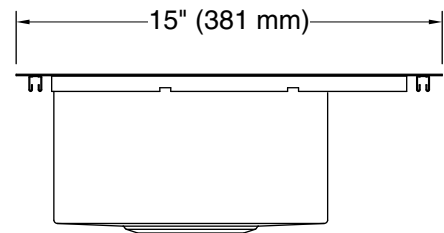

Vault™
15" top-/undermount single-bowl bar sink
K-32027-1

Features

- 18" (457 mm) minimum base cabinet width
- Single bowl
- 6" (152 mm) depth
- Single faucet hole
- Optional K-2993 bottom sink rack (sold separately)
- Includes installation hardware

Technical Information

All product dimensions are nominal.

Bowl configuration:	Single
Installation:	Top-mount, Undermount
Min. base cabinet width:	18" (457 mm)
Bowl area (Only):	Length: 12-1/4" (311 mm) Width: 9-9/16" (243 mm) Bowl depth: 5-5/16" (135 mm) Water depth: 5-5/16" (135 mm)
Number of deck holes:	1
Faucet hole(s):	1-7/16" (37 mm)
Drain hole:	3-3/4" (94 mm)
Template:	Top-mount/Undermount, 1161548-7, required, included