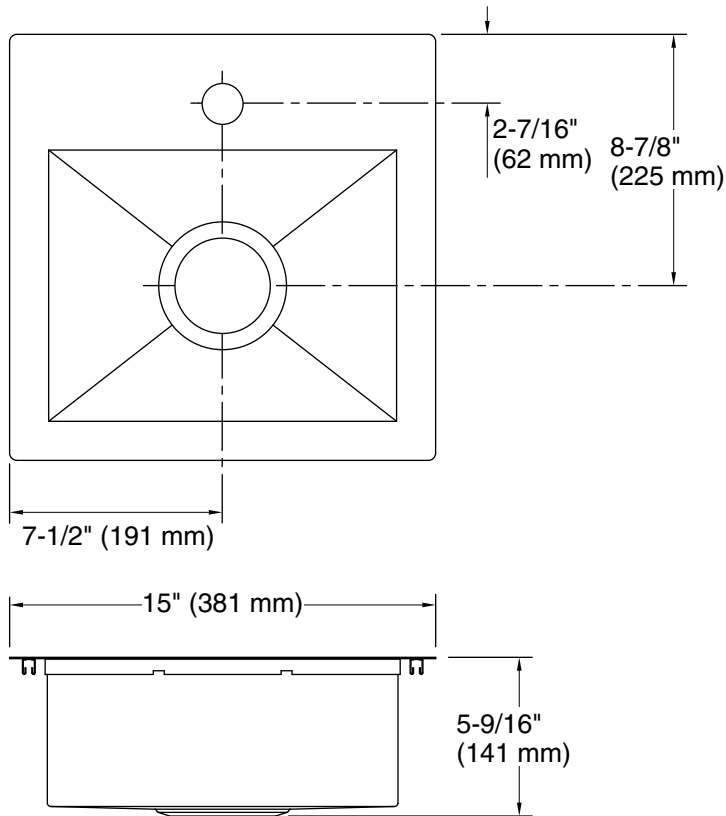

Vault™
15" top-/undermount single-bowl bar sink
K-32027-1

Features

- 18" (457 mm) minimum base cabinet width
- Single bowl
- 6" (152 mm) depth
- Single faucet hole
- Optional K-2993 bottom sink rack (sold separately)
- Includes installation hardware

Technical Information

All product dimensions are nominal.

Bowl configuration:	Single
Installation:	Top-mount, Undermount
Min. base cabinet width:	18" (457 mm)
Bowl area (Only):	Length: 12-1/4" (311 mm) Width: 9-9/16" (243 mm) Bowl depth: 5-5/16" (135 mm) Water depth: 5-5/16" (135 mm)
Number of deck holes:	1
Faucet hole(s):	1-7/16" (37 mm)
Drain hole:	3-3/4" (94 mm)
Template:	Top-mount/Undermount, 1161548-7, required, included