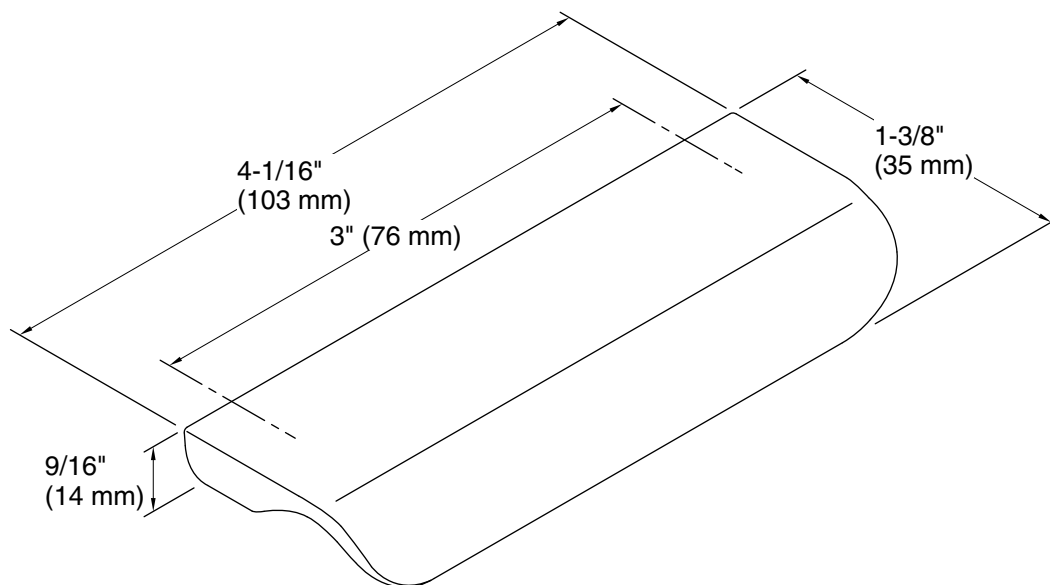

## Features

- 4" (101.5 mm) drawer pull.
- Coordinates with other products in the Avid collection.

### Technical Information

All product dimensions are nominal.

Material: Zinc