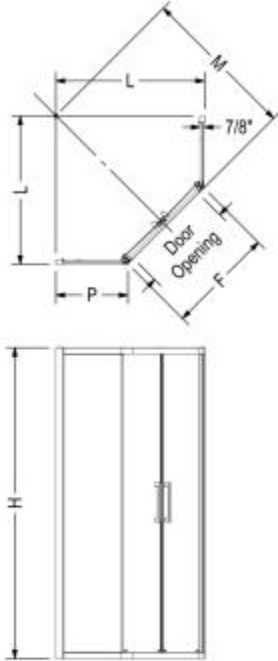

Radia Neo-angle 36 x 36 x 71 1/2 in. 6mm Sliding Shower Door for Cor

Model number:

137440-900-305-000

Dimensions: 36" x 36" x 74.5"

Installation: Corner

Material:

Standard Features:

- 6 mm tempered glass with Lotus glass protection
- Magnetic and aluminium extrusion for a better watertight closure and provides panel rigidity
- Panels are pre-assembled with hardware and side jambs
- 3/4 in. of out of plumb adjustment for those not so perfect walls

Certifications

MAAX products adhere to one or more of the following certifications:

MAAX

Radia Neo-angle 36 x 36 x 71 1/2 in. 6mm Sliding Shower Door for Cor

Model number:

137440-900-305-000

Dimensions: 36" x 36" x 74.5"

Installation: Corner

Material:

STANDARD

Dimensions

36 x 36 x 74 1/2 In.
(914 x 914 x 1892 mm)

Weight

108 lbs - 49 kg

Frame Type

Semi-frameless

Door Adjustment

Semi-frameless

Code	Description	H	M	L	P Adjustable	F	Door Opening	Wall Adjustment
137440	RADIA N-A 36" X 36" X 71.5"	71 5/8"	35 5/8"	34 1/2"	14 9/16" - 15 1/4"	26 3/8"	18 5/16"	3/4"
137441	RADIA N-A 38" X 38" X 71.5"	71 5/8"	37 7/8"	35 5/8"	16 1/8" - 16 13/16"	26 7/16"	18 5/16"	3/4"
137442	RADIA N-A 40" X 40" X 71.5"	71 5/8"	40 15/16"	37 13/16"	18 3/16" - 18 7/8"	26 1/2"	18 5/16"	3/4"