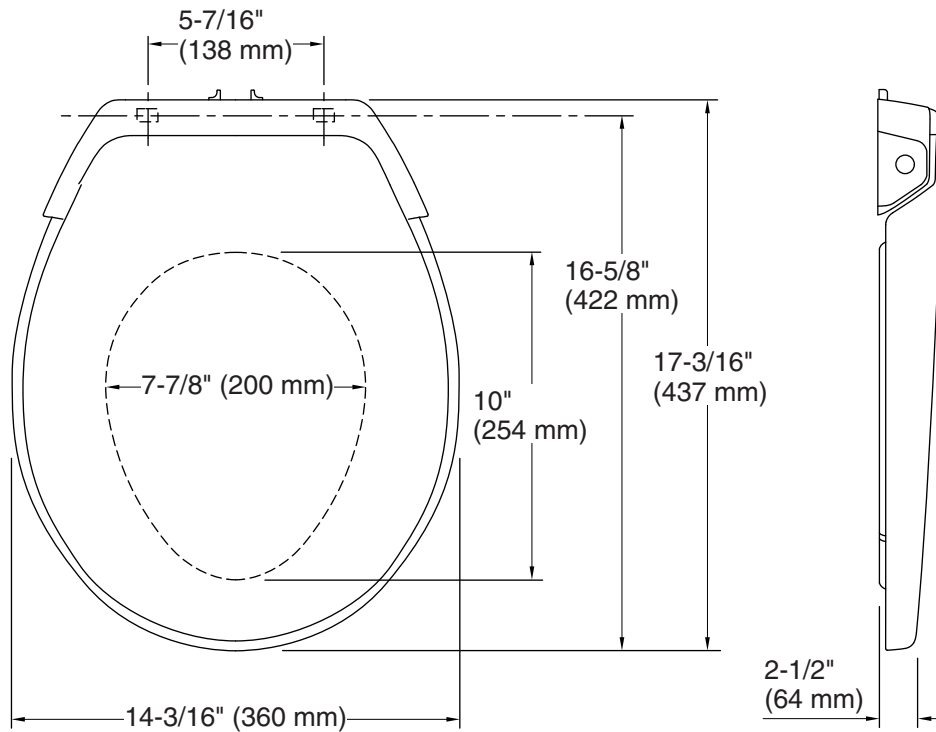

### Technical Information

All product dimensions are nominal.

Seat shape type: Round-front  
Seat front type: Closed-front  
Seat-mounting holes: 5-7/16" (137 mm)