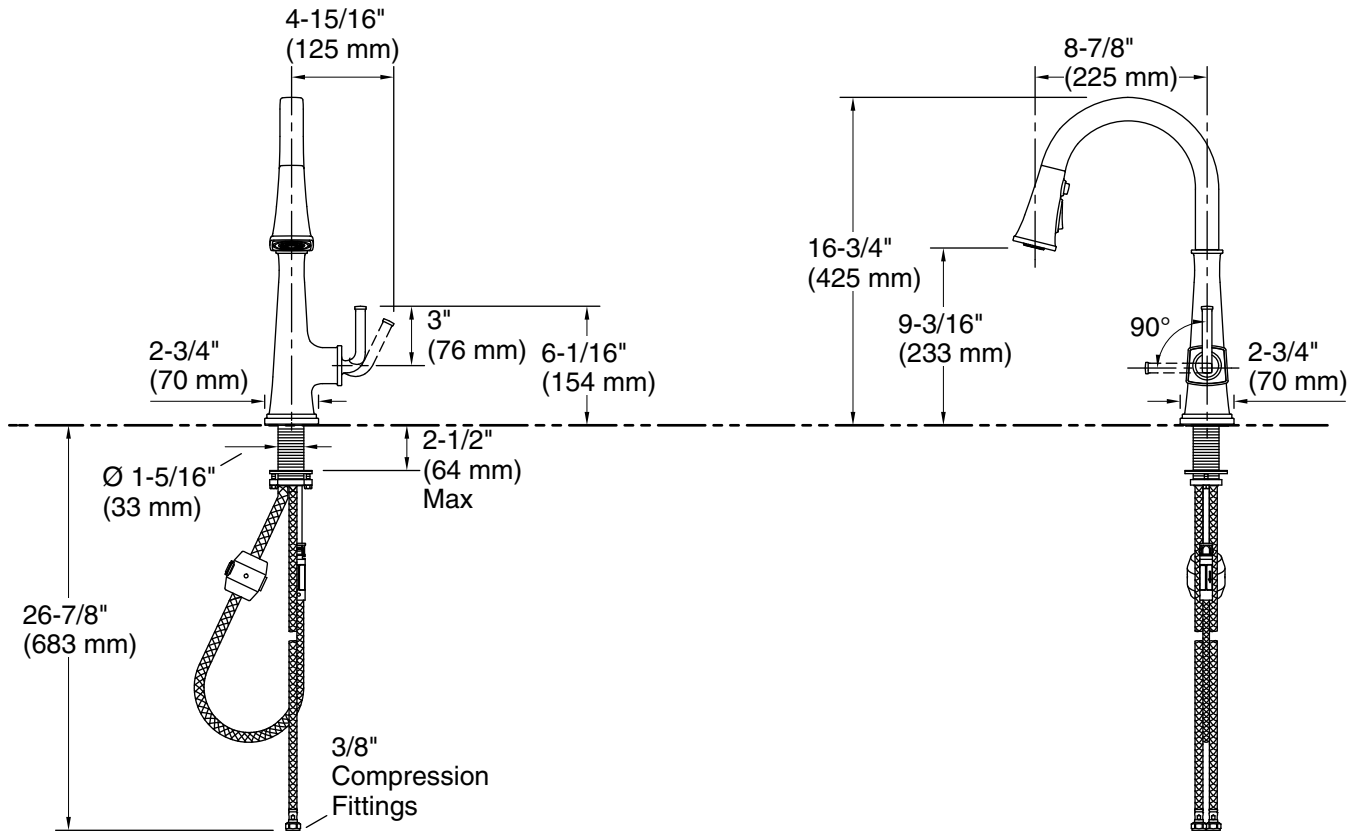

Adapters, Rough-in and Extension Kits

1327990

Range: 2-1/2" (64 mm) -
4-5/8" (117 mm)

Recommended Products/Accessories

K-77685 Single-Cartridge Water Filtration System
K-77686 Double-Cartridge Water Filtration System
K-77687 single replacement filter cartridge
K-77688 Replacement Filter Cartridges, Two-Pack

Optional Products/Accessories

K-24462 Three-hole kitchen faucet escutcheon

ADA CSA B651

Codes/Standards

ASME A112.18.1/CSA B125.1
NSF/ANSI 61
NSF/ANSI 372
All applicable US Federal and State material regulations
DOE - Energy Policy Act 1992
California Energy Commission (CEC)
ADA
ICC/ANSI A117.1
CSA B651

Technical Information

All product dimensions are nominal.

Faucet:

Flow rate: 1.5 gal/min (5.7 l/min)

Pressure: 60 psi (4.1 bar)

Spout:

Spout reach: 8-7/8" (225 mm)

Notes