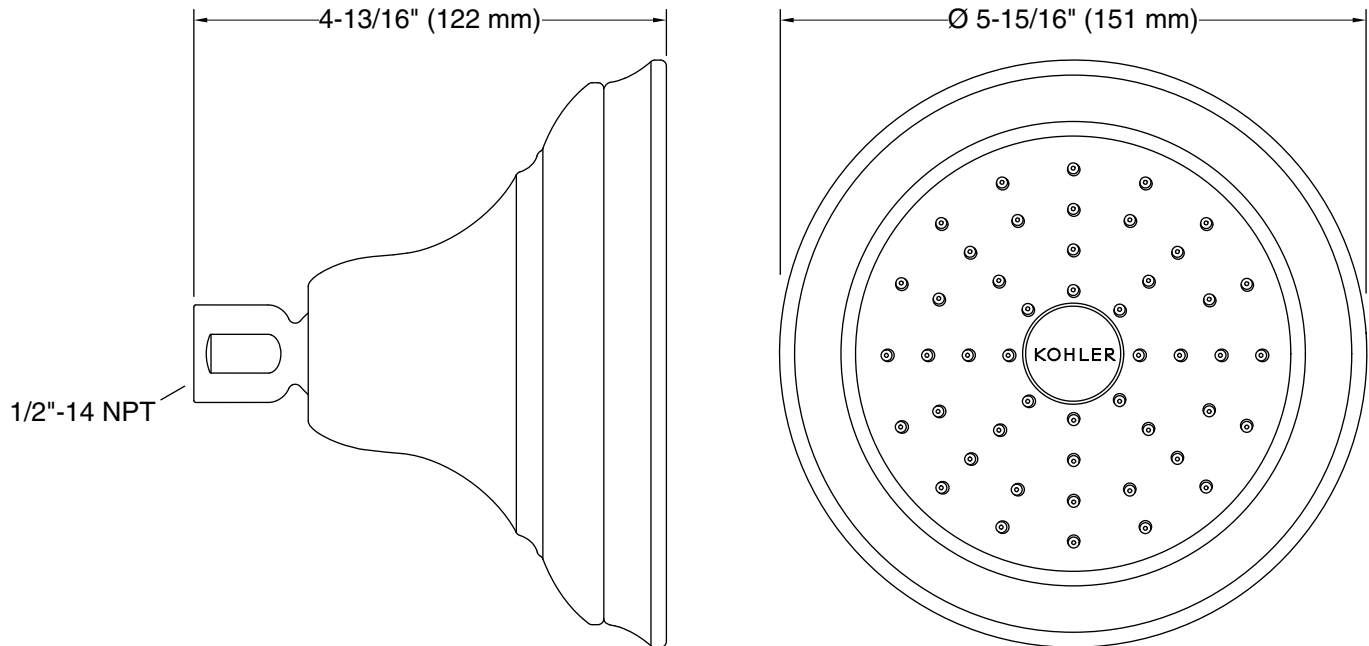

Technical Information

All product dimensions are nominal.

Showerhead/Body Spray:

Rated maximum flow: 1.75 gal/min (6.6 l/min)

Pressure: 80 psi (5.5 bar)

Notes

For use with automatic compensating valves rated at 1.4 gal/min (5.3 l/min) or less.

Install this product according to the installation instructions.