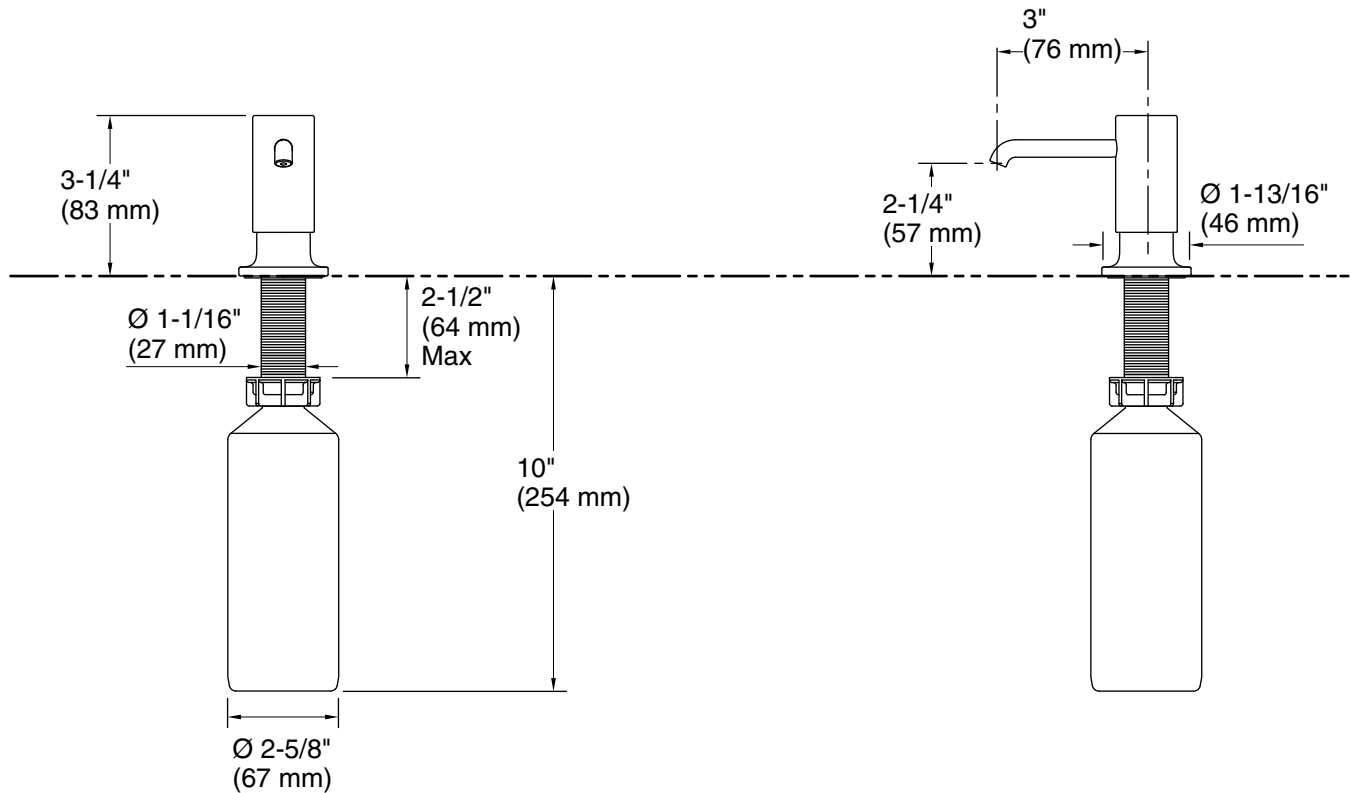

Features

- Holds up to 16 ounces of soap or lotion; refillable from top
- Greater thread length is suitable for use with thicker countertops
- Coordinates with faucets and accessories in the Purist collection

Technical Information

All product dimensions are nominal.

Installation Type: Deck-mount, Undercounter

Material: Brass/Plastic