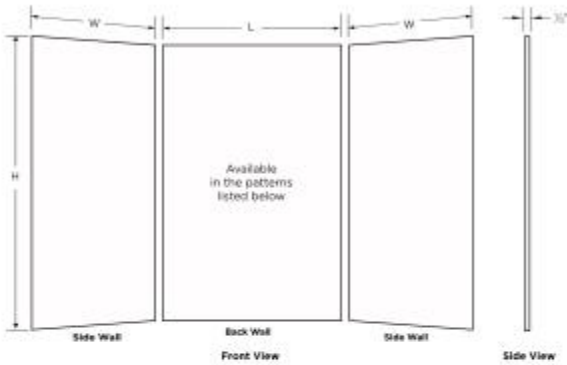

SMMK84-3462 34 x 62 x 84 Swanstone® Smooth Glue up Tub Wall Kit

Model number:

SMMK843462.226

Dimensions: 62" x 34" x 84"

Installation: Glue up

Material: Swanstone®

BUILDER SPECIFICATION DRAWING

3 Piece Wall Kit