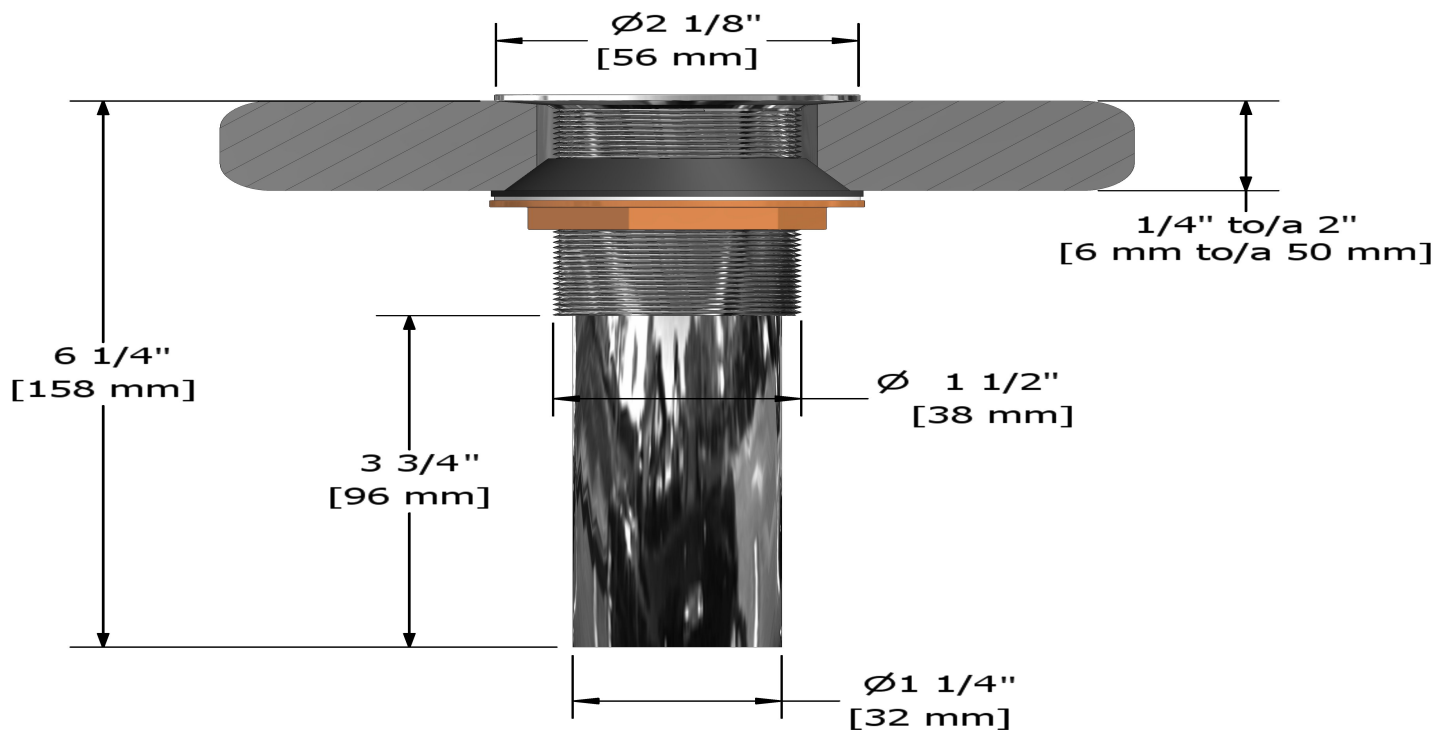

Sizes, models and finishes may differ from thoses presented.

Warranty

This **Riobel Inc.** product you have purchased carries a Limited Lifetime Warranty on the chrome, PVD finish, blacks and all working parts and is guaranteed from the initial purchase date against all manufacturing defects. All other finishes, including plastic components, are guaranteed for one year. All electric and/or electronic parts are covered by a 5-year limited warranty.

Customer Service

Ontario, West Canada : 888-287-5354 Quebec, Maritimes, United States : 866-473-8442

2020.11.27