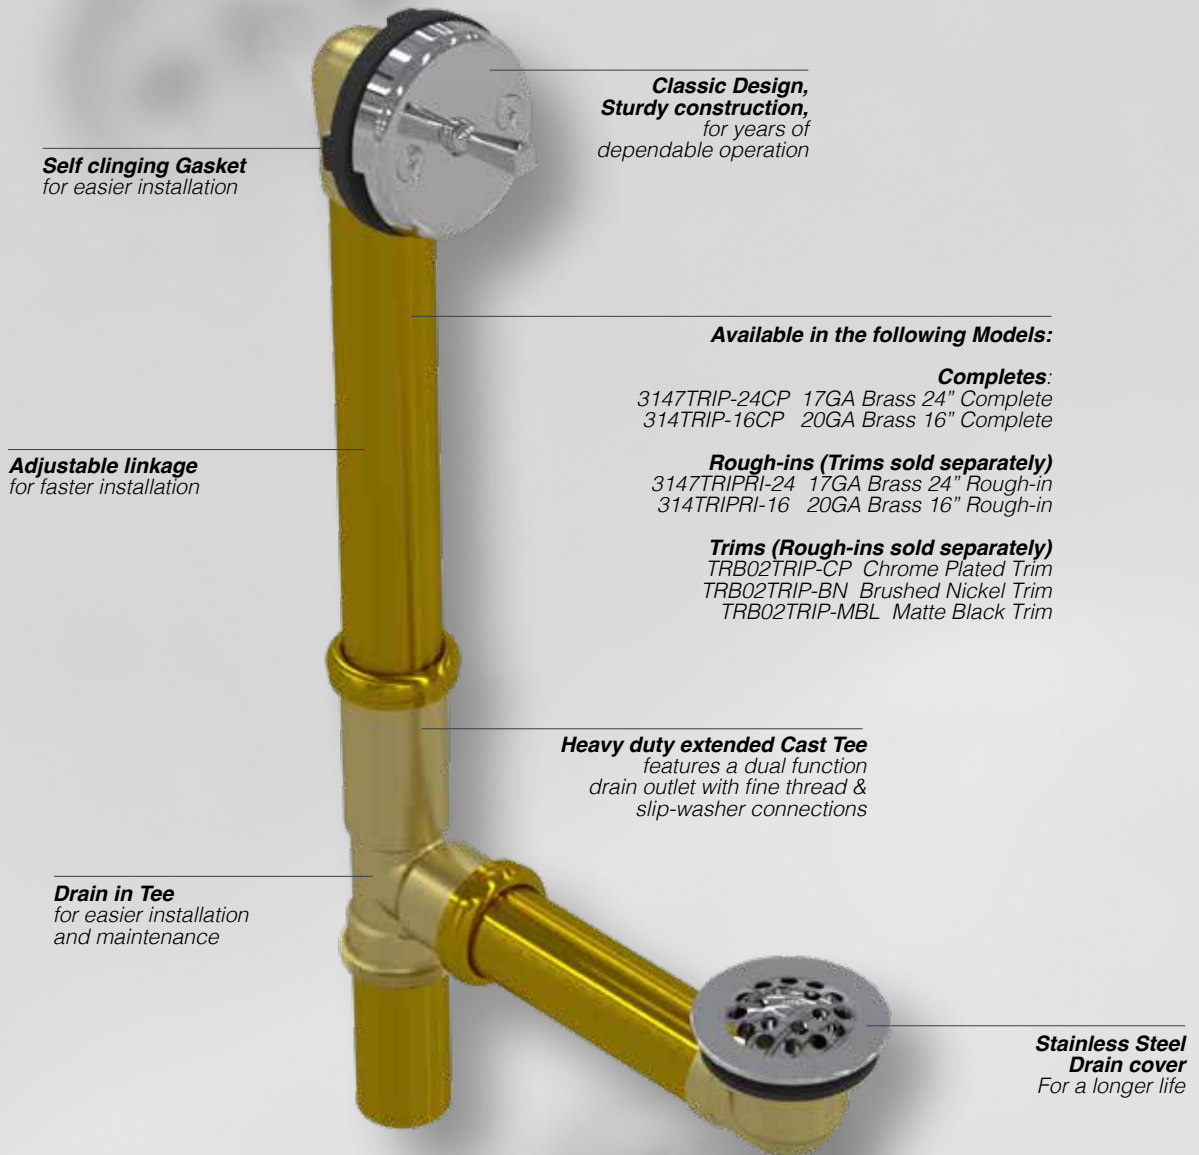

Our recent addition!

Meet the newest member of our growing family of products - our new Trip Lever Bath Waste.

Available in 17GA (24") and 20GA (16") brass models, as well as

Rough-in and Trim Kits (available in 4 trending finishes).

Ask for it at your favourite Wholesaler.

Your job just got easier.®

Self clinging Gasket
for easier installation

**Classic Design,
Sturdy construction,**
for years of
dependable operation

Adjustable linkage
for faster installation

Available in the following Models:

Completes:

3147TRIP-24CP 17GA Brass 24" Complete
314TRIP-16CP 20GA Brass 16" Complete

Rough-ins (Trims sold separately)

3147TRIPRI-24 17GA Brass 24" Rough-in
314TRIPRI-16 20GA Brass 16" Rough-in

Trims (Rough-ins sold separately)

TRB02TRIP-CP Chrome Plated Trim
TRB02TRIP-BN Brushed Nickel Trim
TRB02TRIP-MBL Matte Black Trim

Heavy duty extended Cast Tee
features a dual function
drain outlet with fine thread &
slip-washer connections