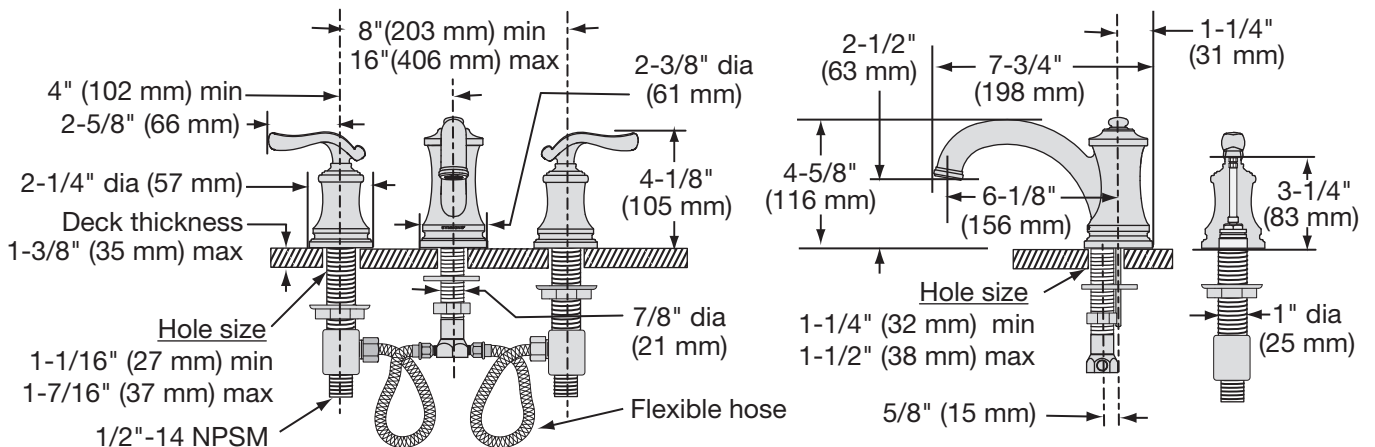

Feature Highlights

- Two handle widespread lavatory faucet with quarter turn ceramic control components
- 8 - 16 inch centers for mounting
- Braided hoses
- Pop-up drain and lift rod assembly
- Aerator, 1.5 gpm flow rate (5.7 L/min)
Optional lower flow rate restrictor available
- Polished chrome finish

Dimensions Winslet Widespread Lavatory Faucet, SLW-5112-1.5

Note: Dimensions subject to change without notice.