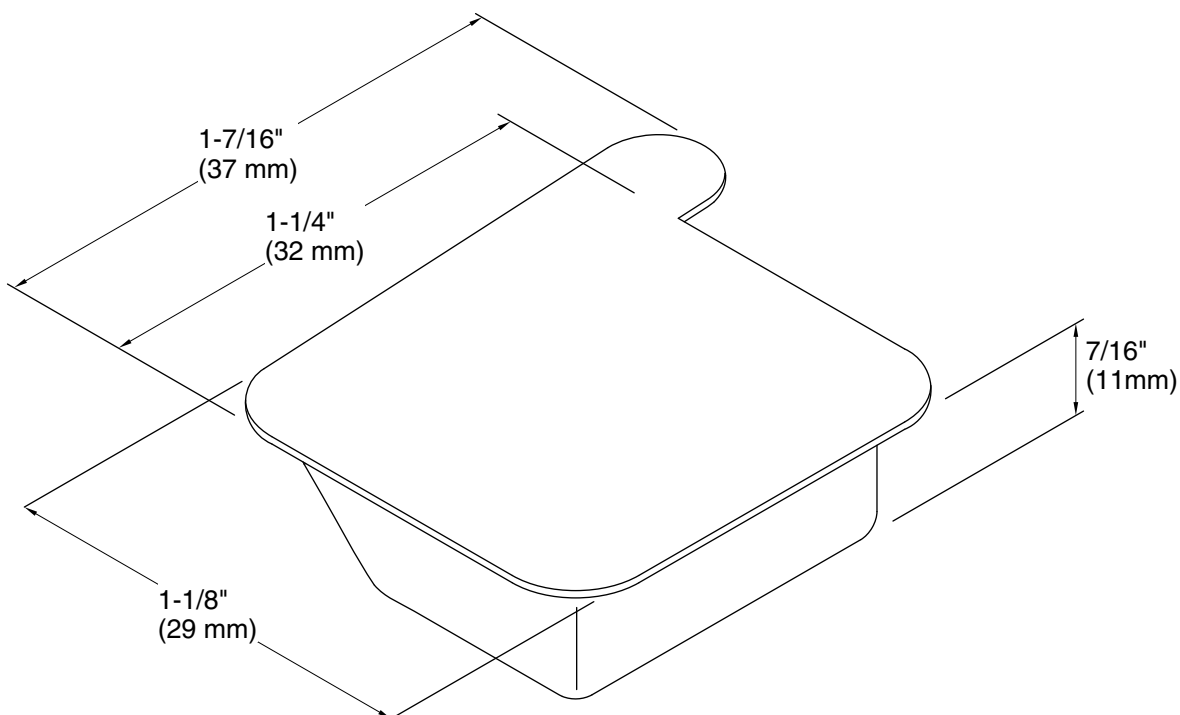

Technical Information

All product dimensions are nominal.

Material: Plastic

Notes

Install this product according to the installation guide.