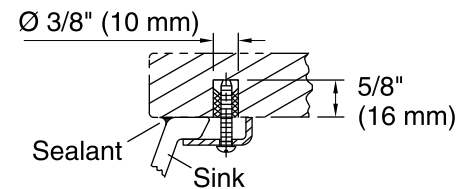

Technical Information

All product dimensions are nominal.

Bowl configuration:	Single
Installation:	Under-mount
Bowl area (Only):	Length: 17" (432 mm) Width: 14" (356 mm) Water depth: 6-3/8" (162 mm)
Drain hole:	1-3/4" (44 mm)
Template:	1151011-7, required, included

Notes

Install this product according to the installation instructions.

NOTICE: Countertop manufacturer or cutter must use the cut-out template provided with the product, or a current one provided by Kohler Co. (call 1-800-4-KOHLER). Kohler Co. is not responsible for cutout errors when the incorrect cut-out template is used.

ADA compliant when installed to the specific requirements of these regulations.