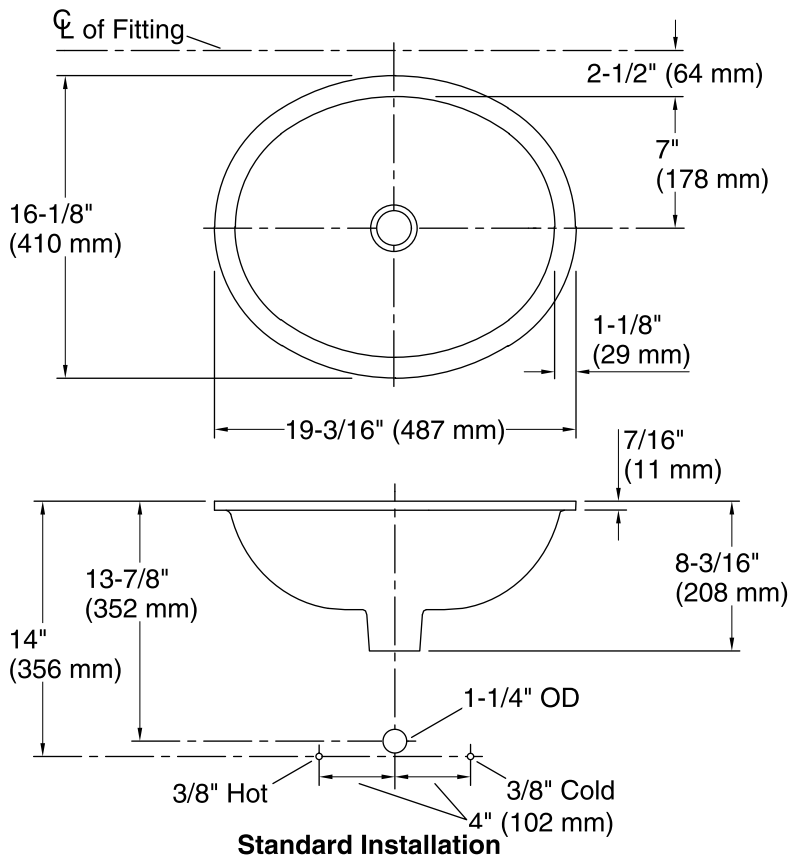

Technical Information

All product dimensions are nominal.

Bowl configuration:	Single
Installation:	Under-mount
Bowl area (Only):	Length: 17" (432 mm) Width: 14" (356 mm) Water depth: 6-3/8" (162 mm)
Drain hole:	1-3/4" (44 mm)
Template:	1151011-7, required, included

Notes

Install this product according to the installation instructions.

NOTICE: Countertop manufacturer or cutter must use the cut-out template provided with the product, or a current one provided by Kohler Co. (call 1-800-4-KOHLER). Kohler Co. is not responsible for cutout errors when the incorrect cut-out template is used.

ADA compliant when installed to the specific requirements of these regulations.