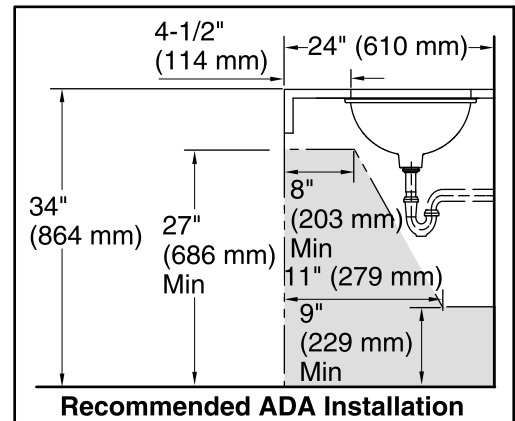

Technical Information

All product dimensions are nominal.

Bowl configuration:	Single
Installation:	Under-mount
Bowl area (Only):	Length: 17" (432 mm) Width: 14" (356 mm) Water depth: 6-3/8" (162 mm)
Drain hole:	1-3/4" (44 mm)
Template:	1151011-7, required, included

Notes

Install this product according to the installation instructions.

NOTICE: Countertop manufacturer or cutter must use the cut-out template provided with the product, or a current one provided by Kohler Co. (call 1-800-4-KOHLER). Kohler Co. is not responsible for cutout errors when the incorrect cut-out template is used.

ADA compliant when installed to the specific requirements of these regulations.