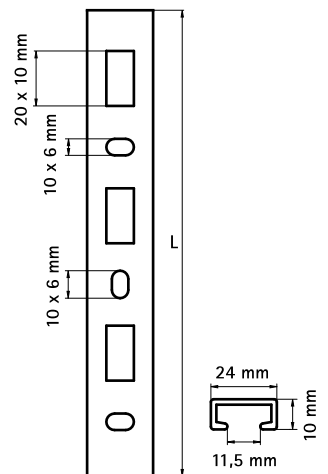

## Features and benefits

- for fixing of multiple pipes with BIS starQuick® Clamps without nut
- the BIS starQuick® Clamp is fixed to the rail by mean of the BIS starQuick® Rail Adaptor (Part No. 085 4 313)
- material: PVC (polyvinylchloride), grey (according to RAL 7035)

Part No.	L	Pack 1	Pack 2
085 4 316	6"	50	400
085 4 325	3' 3"	25	-